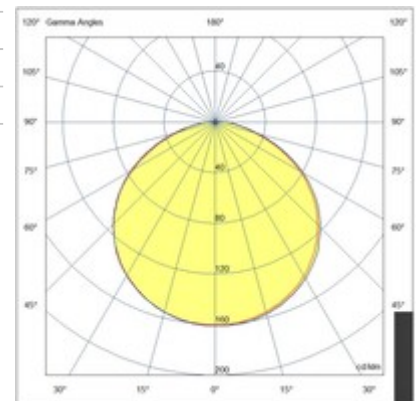

## Owen

Classic and elegant LED ceiling lamp. Aluminum structure. Thanks to its round shape and integrated opal diffuser, this lamp offers uniform, glare-free illumination, perfect for creating a cosy atmosphere on balconies and terraces.

<b>Code</b>	<b>6547-61-294</b>
<b>Type</b>	Outdoor Ceiling Light
<b>Eancode</b>	8019282550716
<b>Customs tariff</b>	94051190
<b>Color</b>	Dark grey
<b>Material</b>	Aluminum frame and polycarbonate
<b>IP</b>	IP65
<b>IK</b>	08
<b>Insulation Class</b>	 CL1
<b>Operating ambient temperature</b>	-5°C +45°C
<b>Years of warranty</b>	3
<b>Item Dimensions</b>	72mm Ø230mm - 1.2kg
<b>Packaging Dimensions</b>	235x235x80mm - 1.3kg
	<b>Light Source 1</b>
<b>Light source</b>	LED Built-in
<b>LED Characteristics</b>	SMD
<b>Light Source Lumen</b>	1620 lm
<b>Item Lumen</b>	950 lm
<b>Color Temperature</b>	Warm white 3000K
<b>Minimum CRI</b>	>80
<b>Energy Efficiency Class</b>	
	<b>Electrical specifications 1</b>
<b>Input Voltage</b>	110/127V AC - 220/240V AC 50/60Hz
<b>Total Absorbed Power</b>	12W
<b>Driver</b>	Included
<b>Control System</b>	On/Off