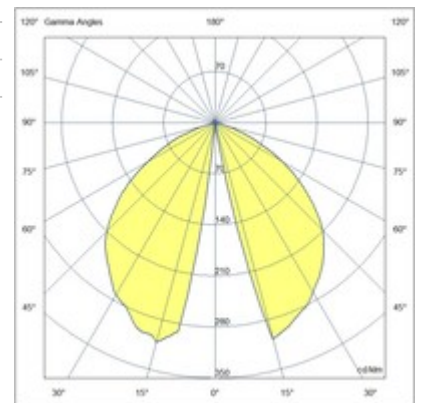

Nagi

Simple and elegant LED aluminum bollard for garden. The swiveling head allows you to adjust the angle and direction of the light to your specific needs. This feature enables you to illuminate specific spots in your garden or create interesting lighting effects, adding versatility and practicality to your outdoor lighting system.

Code	6564-10-294
Type	Ground spikes and Bollards
Eancode	8019282550952
Customs tariff	94052190
Color	Dark grey
Material	Aluminum frame
IP	IP65
IK	05
Insulation Class	 CL1
Operating ambient temperature	-20°C +45°C
Years of warranty	2
Item Dimensions	500mm Ø150mm - 2.1kg
Packaging Dimensions	175x175x535mm - 2.95kg
Light Source 1	
Light source	Built-in
LED Characteristics	COB
Light Source Lumen	722 lm
Item Lumen	354 lm
Color Temperature	Warm white 3000K
Typical CRI	83
Energy Efficiency Class	
Electrical specifications 1	
Input Voltage	220/240V AC 50/60Hz
Total Absorbed Power	9W
Driver	Included
Control System	On/Off