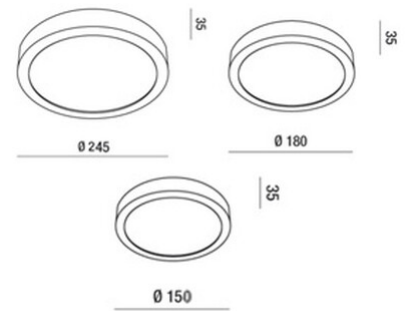

Nicole CCT

LED ceiling lamp particularly slim, with a height of only 35 mm. Aluminum structure. Thanks to its round shape and integrated opal diffuser, this lamp offers uniform, glare-free illumination. Ideal for balconies and terraces. Available in three sizes. Built-in changing color temperature function 2700 / 3000 / 4000 K.

Code	6576-61-254
Type	Outdoor Ceiling Light
Eancode	8019282553397
Customs tariff	94051190
Color	White
Material	Aluminum and methacrylate frame
IP	IP54
IK	07
Insulation Class	 CL2
Operating ambient temperature	-10°C +45°C
Years of warranty	2
Item Dimensions	35mm Ø150mm - 0.6kg
Packaging Dimensions	155x155x45mm - 0.65kg
Light Source 1	
Light source	LED Built-in
LED Characteristics	SMD
Light Source Lumen	896 lm
Item Lumen	640 lm
Color Temperature	CCT (2700K 3000K 4000K)
Minimum CRI	>80
Energy Efficiency Class	 E
Electrical specifications 1	
Input Voltage	220/240V AC 50/60Hz
Total Absorbed Power	8W
Driver	Included
Control System	On/Off