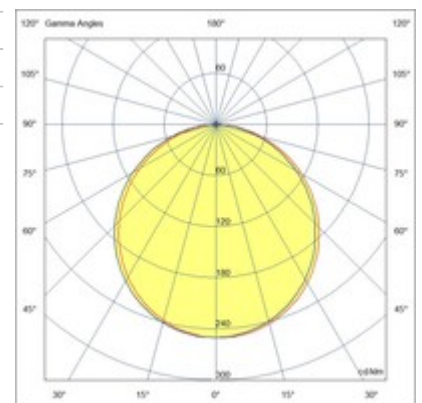

Nicole CCT

LED ceiling lamp particularly slim, with a height of only 35 mm. Aluminum structure. Thanks to its round shape and integrated opal diffuser, this lamp offers uniform, glare-free illumination. Ideal for balconies and terraces. Available in three sizes. Built-in changing color temperature function 2700 / 3000 / 4000 K.

Code	6576-61-254
Type	Outdoor Ceiling Light
Eancode	8019282553397
Customs tariff	94051190
Color	White
Material	Aluminum and methacrylate frame
IP	IP54
IK	07
Insulation Class	 CL2
Operating ambient temperature	-10°C +45°C
Years of warranty	2
Item Dimensions	35mm Ø150mm - 0.6kg
Packaging Dimensions	155x155x45mm - 0.65kg
Light Source 1	
Light source	LED Built-in
LED Characteristics	SMD
Light Source Lumen	896 lm
Item Lumen	640 lm
Color Temperature	CCT (2700K 3000K 4000K)
Minimum CRI	>80
Energy Efficiency Class	 E
Electrical specifications 1	
Input Voltage	220/240V AC 50/60Hz
Total Absorbed Power	8W
Driver	Included
Control System	On/Off