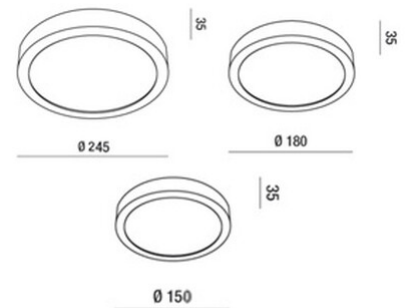

Nicole CCT

LED ceiling lamp particularly slim, with a height of only 35 mm. Aluminum structure. Thanks to its round shape and integrated opal diffuser, this lamp offers uniform, glare-free illumination. Ideal for balconies and terraces. Available in three sizes. Built-in changing color temperature function 2700 / 3000 / 4000 K.

Code	6576-64-254
Type	Outdoor Ceiling Light
Eancode	8019282553410
Customs tariff	94051190
Color	White
Material	Aluminum and methacrylate frame
IP	IP54
IK	07
Insulation Class	 CL2
Operating ambient temperature	-10°C +45°C
Years of warranty	2
Item Dimensions	35mm Ø245mm - 1.4kg
Packaging Dimensions	250x250x45mm - 1.5kg
Light Source 1	
Light source	LED Built-in
LED Characteristics	SMD
Light Source Lumen	2295 lm
Item Lumen	1530 lm
Color Temperature	CCT (2700K 3000K 4000K)
Minimum CRI	>80
Energy Efficiency Class	 E
Electrical specifications 1	
Input Voltage	220/240V AC 50/60Hz
Total Absorbed Power	18W
Driver	Included
Control System	On/Off