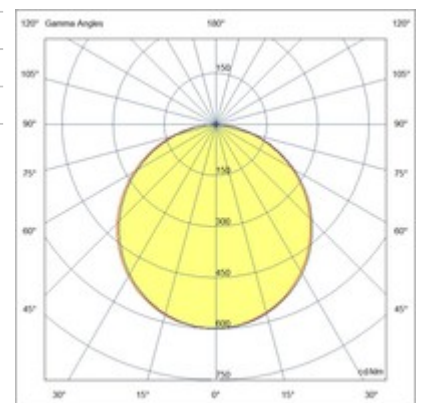

Nicole CCT

LED ceiling lamp particularly slim, with a height of only 35 mm. Aluminum structure. Thanks to its round shape and integrated opal diffuser, this lamp offers uniform, glare-free illumination. Ideal for balconies and terraces. Available in three sizes. Built-in changing color temperature function 2700 / 3000 / 4000 K.

Code	6576-64-254
Type	Outdoor Ceiling Light
Eancode	8019282553410
Customs tariff	94051190
Color	White
Material	Aluminum and methacrylate frame
IP	IP54
IK	07
Insulation Class	 CL2
Operating ambient temperature	-10°C +45°C
Years of warranty	2
Item Dimensions	35mm Ø245mm - 1.4kg
Packaging Dimensions	250x250x45mm - 1.5kg
Light Source 1	
Light source	LED Built-in
LED Characteristics	SMD
Light Source Lumen	2295 lm
Item Lumen	1530 lm
Color Temperature	CCT (2700K 3000K 4000K)
Minimum CRI	>80
Energy Efficiency Class	 E
Electrical specifications 1	
Input Voltage	220/240V AC 50/60Hz
Total Absorbed Power	18W
Driver	Included
Control System	On/Off