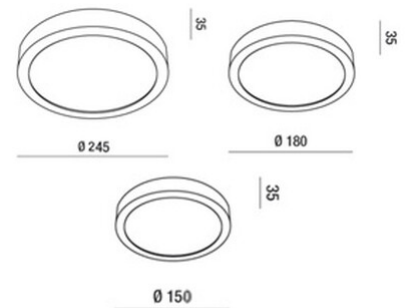

Nicole CCT

LED ceiling lamp particularly slim, with a height of only 35 mm. Aluminum structure. Thanks to its round shape and integrated opal diffuser, this lamp offers uniform, glare-free illumination. Ideal for balconies and terraces. Available in three sizes. Built-in changing color temperature function 2700 / 3000 / 4000 K.

Code	6576-65-254
Type	Outdoor Ceiling Light
Eancode	8019282553403
Customs tariff	94051190
Color	White
Material	Aluminum and methacrylate frame
IP	IP54
IK	07
Insulation Class	 CL2
Operating ambient temperature	-10°C +45°C
Years of warranty	2
Item Dimensions	35mm Ø180mm - 0.8kg
Packaging Dimensions	190x190x45mm - 0.9kg
Light Source 1	
Light source	LED Built-in
LED Characteristics	SMD
Light Source Lumen	1785 lm
Item Lumen	1190 lm
Color Temperature	CCT (2700K 3000K 4000K)
Minimum CRI	>80
Energy Efficiency Class	 E
Electrical specifications 1	
Input Voltage	220/240V AC 50/60Hz
Total Absorbed Power	14W
Driver	Included
Control System	On/Off