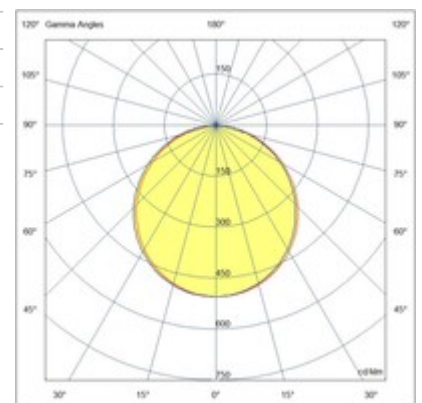

Nicole CCT

LED ceiling lamp particularly slim, with a height of only 35 mm. Aluminum structure. Thanks to its round shape and integrated opal diffuser, this lamp offers uniform, glare-free illumination. Ideal for balconies and terraces. Available in three sizes. Built-in changing color temperature function 2700 / 3000 / 4000 K.

Code	6576-65-254
Type	Outdoor Ceiling Light
Eancode	8019282553403
Customs tariff	94051190
Color	White
Material	Aluminum and methacrylate frame
IP	IP54
IK	07
Insulation Class	 CL2
Operating ambient temperature	-10°C +45°C
Years of warranty	2
Item Dimensions	35mm Ø180mm - 0.8kg
Packaging Dimensions	190x190x45mm - 0.9kg
Light Source 1	
Light source	LED Built-in
LED Characteristics	SMD
Light Source Lumen	1785 lm
Item Lumen	1190 lm
Color Temperature	CCT (2700K 3000K 4000K)
Minimum CRI	>80
Energy Efficiency Class	 E
Electrical specifications 1	
Input Voltage	220/240V AC 50/60Hz
Total Absorbed Power	14W
Driver	Included
Control System	On/Off