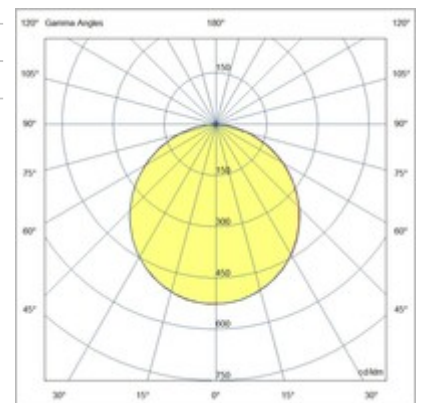

Gian

LED ceiling lamp particularly slim, with a height of only 35 mm. Aluminum structure. Thanks to its square shape and integrated opal diffuser, this lamp offers uniform, glare-free illumination. Ideal for balconies and terraces. Available in three sizes.

Code	6577-65-254
Type	Outdoor Ceiling Light
Eancode	8019282553434
Customs tariff	94051190
Color	White
Material	Aluminum frame
IP	IP54
IK	07
Insulation Class	 CL2
Operating ambient temperature	-10°C +45°C
Years of warranty	2
Item Dimensions	180x180x35mm - 0.9kg
Packaging Dimensions	190x190x45mm - 1kg
Light Source 1	
Light source	LED Built-in
LED Characteristics	SMD
Light Source Lumen	2295 lm
Item Lumen	1530 lm
Color Temperature	Warm white 3000K
Minimum CRI	>80
Energy Efficiency Class	 E
Electrical specifications 1	
Input Voltage	220/240V AC 50/60Hz
Total Absorbed Power	18W
Driver	Included
Control System	On/Off