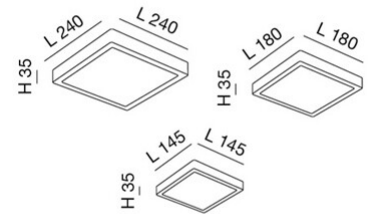

Gian

LED ceiling lamp particularly slim, with a height of only 35 mm. Aluminum structure. Thanks to its square shape and integrated opal diffuser, this lamp offers uniform, glare-free illumination. Ideal for balconies and terraces. Available in three sizes.

Code	6577-65-254
Type	Outdoor Ceiling Light
Eancode	8019282553434
Customs tariff	94051190
Color	White
Material	Aluminum frame
IP	IP54
IK	07
Insulation Class	 CL2
Operating ambient temperature	-10°C +45°C
Years of warranty	2
Item Dimensions	180x180x35mm - 0.9kg
Packaging Dimensions	190x190x45mm - 1kg
Light Source 1	
Light source	LED Built-in
LED Characteristics	SMD
Light Source Lumen	2295 lm
Item Lumen	1530 lm
Color Temperature	Warm white 3000K
Minimum CRI	>80
Energy Efficiency Class	 E
Electrical specifications 1	
Input Voltage	220/240V AC 50/60Hz
Total Absorbed Power	18W
Driver	Included
Control System	On/Off