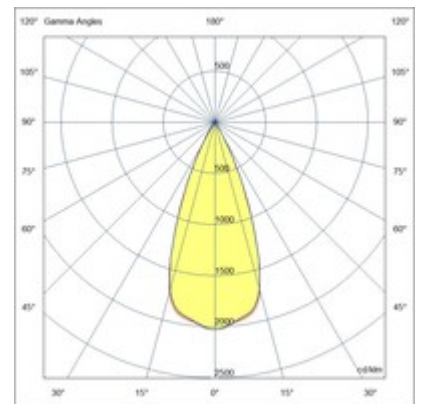

Light Source 1	Light Source 2
Light source	LED Built-in	LED Built-in
LED Characteristics	COB	SMD
Light Source Lumen	848 lm	486 lm
Item Lumen	825 lm	
Color Temperature	Warm white 3000K	Warm white 3000K
Minimum CRI	>80	>80
Energy Efficiency Class		

	Electrical specifications 1
Input Voltage	220/240V AC 50/60Hz
Total Absorbed Power	13W
Driver	Included
Control System	On/Off