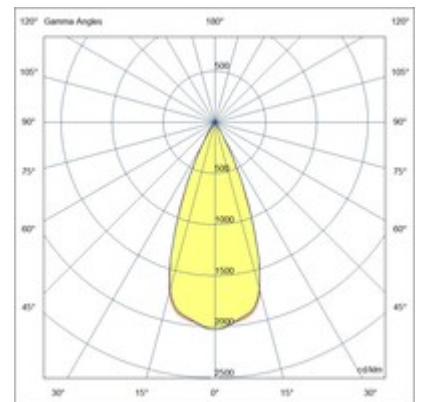

Light Source 1	Light Source 2
Light source	LED Built-in	LED Built-in
LED Characteristics	COB	SMD
Light Source Lumen	848 lm	486 lm
Item Lumen	825 lm	
Color Temperature	Warm white 3000K	Warm white 3000K
Minimum CRI	>80	>80
Energy Efficiency Class		

	Electrical specifications 1
Input Voltage	220/240V AC 50/60Hz
Total Absorbed Power	13W
Driver	Included
Control System	On/Off