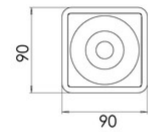

Coiba

Small square aluminum LED spot light. Indoor use, ceiling mounted. Available in white or black finishing. The recessed central light source allows a glare reduction, while a second light source lights up the polycarbonate profiles located in the upper and lower parts, creating a particular atmosphere. Suitable for residential and commercial environments.

| | | |
|--------------------------------------|------------------------------------------------------------------------------------------|------------------------------------------------------------------------------------------|
| Code | 6582-02-764 | |
| Type | Ceiling lamp | |
| Designer | S.T. Fabas Luce | |
| Eancode | 8019282556039 | |
| Customs tariff | 94051950 | |
| Color | Black | |
| Material | Metal frame | |
| IP | IP40 | |
| IK | 07 | |
| Insulation Class |  CL1 | |
| Operating ambient temperature | +5°C + 35°C | |
| Years of warranty | 2 | |
| Item Dimensions | 90x90x105mm - 0.50kg | |
| Packaging Dimensions | 100x100x136mm - 0.54kg | |
| | Light Source 1 | Light Source 2 |
| Light source | LED Built-in | LED Built-in |
| LED Characteristics | COB | SMD |
| Light Source Lumen | 848 lm | 486 lm |
| Item Lumen | 825 lm | |
| Color Temperature | Warm white 3000K | Warm white 3000K |
| Energy Efficiency Class |  F |  F |
| | Electrical specifications 1 | |
| Input Voltage | 220/240V AC 50/60Hz | |
| Total Absorbed Power | 13W | |
| Driver | Included | |
| Control System | On/Off | |