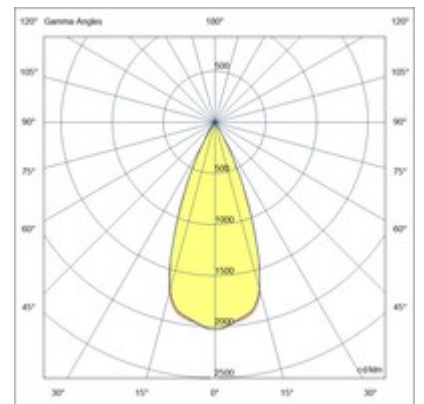

Coiba

Small square aluminum LED spot light. Indoor use, ceiling mounted. Available in white or black finishing. The recessed central light source allows a glare reduction, while a second light source lights up the polycarbonate profiles located in the upper and lower parts, creating a particular atmosphere. Suitable for residential and commercial environments.

| | | |
|--------------------------------------|------------------------------------------------------------------------------------------|------------------------------------------------------------------------------------------|
| Code | 6582-02-764 | |
| Type | Ceiling lamp | |
| Designer | S.T. Fabas Luce | |
| Eancode | 8019282556039 | |
| Customs tariff | 94051950 | |
| Color | Black | |
| Material | Metal frame | |
| IP | IP40 | |
| IK | 07 | |
| Insulation Class |  CL1 | |
| Operating ambient temperature | +5°C + 35°C | |
| Years of warranty | 2 | |
| Item Dimensions | 90x90x105mm - 0.50kg | |
| Packaging Dimensions | 100x100x136mm - 0.54kg | |
| | Light Source 1 | Light Source 2 |
| Light source | LED Built-in | LED Built-in |
| LED Characteristics | COB | SMD |
| Light Source Lumen | 848 lm | 486 lm |
| Item Lumen | 825 lm | |
| Color Temperature | Warm white 3000K | Warm white 3000K |
| Energy Efficiency Class |  F |  F |
| | Electrical specifications 1 | |
| Input Voltage | 220/240V AC 50/60Hz | |
| Total Absorbed Power | 13W | |
| Driver | Included | |
| Control System | On/Off | |