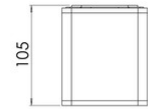

Coiba

Small square aluminum LED spot light. Indoor use, ceiling mounted. Available in white or black finishing. The recessed central light source allows a glare reduction, while a second light source lights up the polycarbonate profiles located in the upper and lower parts, creating a particular atmosphere. Suitable for residential and commercial environments.

| | | |
|--------------------------------------|------------------------------------------------------------------------------------------|------------------------------------------------------------------------------------------|
| Code | 6582-02-764 | |
| Type | Ceiling lamp | |
| Designer | S.T. Fabas Luce | |
| Eancode | 8019282556039 | |
| Customs tariff | 94051950 | |
| Color | Black | |
| Material | Metal frame | |
| IP | IP40 | |
| IK | 07 | |
| Insulation Class |  CL1 | |
| Operating ambient temperature | +5°C + 35°C | |
| Years of warranty | 2 | |
| Item Dimensions | 90x90x105mm - 0.50kg | |
| Packaging Dimensions | 100x100x136mm - 0.54kg | |
| | Light Source 1 | Light Source 2 |
| Light source | LED Built-in | LED Built-in |
| LED Characteristics | COB | SMD |
| Light Source Lumen | 848 lm | 486 lm |
| Item Lumen | 825 lm | |
| Color Temperature | Warm white 3000K | Warm white 3000K |
| Energy Efficiency Class |  F |  F |
| | Electrical specifications 1 | |
| Input Voltage | 220/240V AC 50/60Hz | |
| Total Absorbed Power | 13W | |
| Driver | Included | |
| Control System | On/Off | |