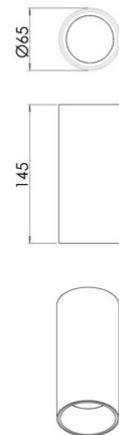

Ray

Cylindrical aluminum LED spot light. Ceiling mounted. Available in white or black finishing. The recessed central light source allows a glare reduction. Suitable for both residential and commercial indoor environments.

Code	6585-02-754
Type	Ceiling lamp
Designer	S.T. Fabas Luce
Eancode	8019282556053
Customs tariff	94051950
Color	White
Material	Metal frame
IP	IP40
IK	07
Insulation Class	 CL1
Operating ambient temperature	+5°C + 35°C
Years of warranty	2
Item Dimensions	145mm Ø65mm - 0.37kg
Packaging Dimensions	70x70x155mm - 0.4kg
Light Source 1	
Light source	LED Built-in
LED Characteristics	COB
Light Source Lumen	1440 lm
Item Lumen	1120 lm
Color Temperature	Warm white 3000K
Minimum CRI	>80
Energy Efficiency Class	
Electrical specifications 1	
Input Voltage	220/240V AC 50/60Hz
Total Absorbed Power	15W
Driver	Included
Control System	On/Off