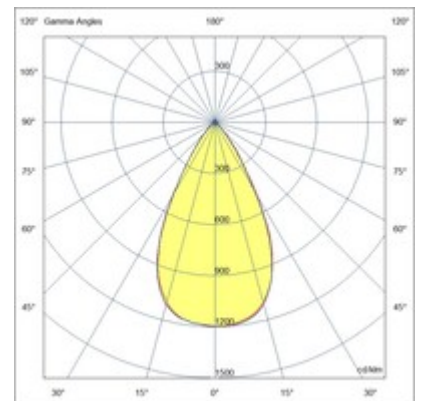

Ray

Cylindrical aluminum LED spot light. Ceiling mounted. Available in white or black finishing. The recessed central light source allows a glare reduction. Suitable for both residential and commercial indoor environments.

Code	6585-02-754
Type	Ceiling lamp
Designer	S.T. Fabas Luce
Eancode	8019282556053
Customs tariff	94051950
Color	White
Material	Metal frame
IP	IP40
IK	07
Insulation Class	 CL1
Operating ambient temperature	+5°C + 35°C
Years of warranty	2
Item Dimensions	145mm Ø65mm - 0.37kg
Packaging Dimensions	70x70x155mm - 0.4kg
Light Source 1	
Light source	LED Built-in
LED Characteristics	COB
Light Source Lumen	1440 lm
Item Lumen	1120 lm
Color Temperature	Warm white 3000K
Minimum CRI	>80
Energy Efficiency Class	
Electrical specifications 1	
Input Voltage	220/240V AC 50/60Hz
Total Absorbed Power	15W
Driver	Included
Control System	On/Off