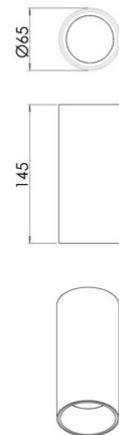

Ray

Cylindrical aluminum LED spot light. Ceiling mounted. Available in white or black finishing. The recessed central light source allows a glare reduction. Suitable for both residential and commercial indoor environments.

Code	6585-02-764
Type	Ceiling lamp
Designer	S.T. Fabas Luce
Eancode	8019282556060
Customs tariff	94051190
Color	Black
Material	Metal frame
IP	IP44
IK	07
Insulation Class	 CL1
Operating ambient temperature	+5°C + 35°C
Years of warranty	2
Item Dimensions	145mm Ø65mm - 0.37kg
Packaging Dimensions	70x70x155mm - 0.4kg
Light Source 1	
Light source	LED Built-in
LED Characteristics	COB
Light Source Lumen	1440 lm
Item Lumen	1120 lm
Color Temperature	Warm white 3000K
Minimum CRI	>80
Energy Efficiency Class	
Electrical specifications 1	
Input Voltage	220/240V AC 50/60Hz
Total Absorbed Power	15W
Driver	Included
Control System	On/Off