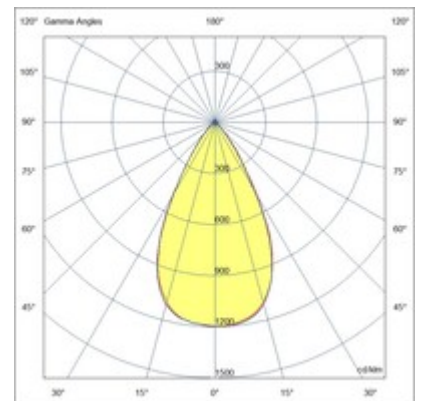

Ray

Cylindrical aluminum LED spot light. Ceiling mounted. Available in white or black finishing. The recessed central light source allows a glare reduction. Suitable for both residential and commercial indoor environments.

Code	6585-02-764
Type	Ceiling lamp
Designer	S.T. Fabas Luce
Eancode	8019282556060
Customs tariff	94051190
Color	Black
Material	Metal frame
IP	IP44
IK	07
Insulation Class	 CL1
Operating ambient temperature	+5°C + 35°C
Years of warranty	2
Item Dimensions	145mm Ø65mm - 0.37kg
Packaging Dimensions	70x70x155mm - 0.4kg
Light Source 1	
Light source	LED Built-in
LED Characteristics	COB
Light Source Lumen	1440 lm
Item Lumen	1120 lm
Color Temperature	Warm white 3000K
Minimum CRI	>80
Energy Efficiency Class	
Electrical specifications 1	
Input Voltage	220/240V AC 50/60Hz
Total Absorbed Power	15W
Driver	Included
Control System	On/Off