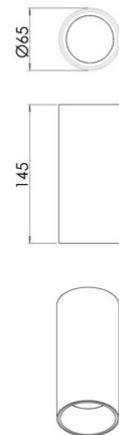

# Ray

Cylindrical aluminum LED spot light. Ceiling mounted. Available in white or black finishing. The recessed central light source allows a glare reduction. Suitable for both residential and commercial indoor environments.

<b>Code</b>	<b>6585-02-764</b>
<b>Type</b>	Ceiling lamp
<b>Designer</b>	S.T. Fabas Luce
<b>Eancode</b>	8019282556060
<b>Customs tariff</b>	94051190
<b>Color</b>	Black
<b>Material</b>	Metal frame
<b>IP</b>	IP44
<b>IK</b>	07
<b>Insulation Class</b>	 CL1
<b>Operating ambient temperature</b>	+5°C + 35°C
<b>Years of warranty</b>	2
<b>Item Dimensions</b>	145mm Ø65mm - 0.37kg
<b>Packaging Dimensions</b>	70x70x155mm - 0.4kg
<b>Light Source 1</b>	
<b>Light source</b>	LED Built-in
<b>LED Characteristics</b>	COB
<b>Light Source Lumen</b>	1440 lm
<b>Item Lumen</b>	1120 lm
<b>Color Temperature</b>	Warm white 3000K
<b>Minimum CRI</b>	>80
<b>Energy Efficiency Class</b>	
<b>Electrical specifications 1</b>	
<b>Input Voltage</b>	220/240V AC 50/60Hz
<b>Total Absorbed Power</b>	15W
<b>Driver</b>	Included
<b>Control System</b>	On/Off