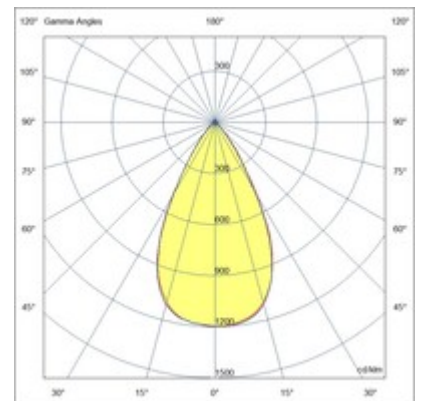

# Ray

Cylindrical aluminum LED spot light. Ceiling mounted. Available in white or black finishing. The recessed central light source allows a glare reduction. Suitable for both residential and commercial indoor environments.

<b>Code</b>	<b>6585-02-764</b>
<b>Type</b>	Ceiling lamp
<b>Designer</b>	S.T. Fabas Luce
<b>Eancode</b>	8019282556060
<b>Customs tariff</b>	94051190
<b>Color</b>	Black
<b>Material</b>	Metal frame
<b>IP</b>	IP44
<b>IK</b>	07
<b>Insulation Class</b>	 CL1
<b>Operating ambient temperature</b>	+5°C + 35°C
<b>Years of warranty</b>	2
<b>Item Dimensions</b>	145mm Ø65mm - 0.37kg
<b>Packaging Dimensions</b>	70x70x155mm - 0.4kg
<b>Light Source 1</b>	
<b>Light source</b>	LED Built-in
<b>LED Characteristics</b>	COB
<b>Light Source Lumen</b>	1440 lm
<b>Item Lumen</b>	1120 lm
<b>Color Temperature</b>	Warm white 3000K
<b>Minimum CRI</b>	>80
<b>Energy Efficiency Class</b>	
<b>Electrical specifications 1</b>	
<b>Input Voltage</b>	220/240V AC 50/60Hz
<b>Total Absorbed Power</b>	15W
<b>Driver</b>	Included
<b>Control System</b>	On/Off