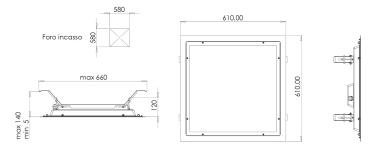

Keros Dark IP 65 Plasterboard recess 590x590

Code	6589-24-705
Type	Recessed lamp
Designer	S.T. Fabas Luce
Eancode	8019282558064
Customs tariff	94054239
Color	White RAL 9003
Material	Metal frame
IP	IP65
IK	04
Insulation Class	
Hole dimension	 580X580
Operating ambient temperature	-20°C / +45°C
International standard compliance	EN 60598-1; EN60598-2-2; EN62471 + IEC TR 62778; EN55015; EN61547; EN61000-3-2; EN61000-3-3; EN 50581; EN IEC 63000
Made In	Italy
Cable gland, cable Ø min-max	N°1 PG M20x1.5, Øext. cable: min 7mm - max 12mm
Model	SKOS
Storage ambient temperature	-20°C / +60°C
Item Dimensions	610x610x120mm - 7kg
Packaging Dimensions	650x650x150mm - 8.3kg