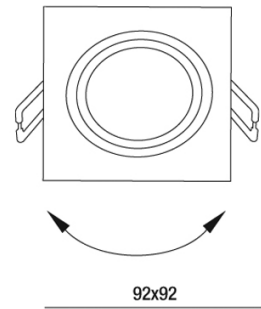

Davis

Square recessed frame for plasterboard ceilings for GU10 bulb. Suitable for all bulbs with a diameter of 50 mm. External dimensions: 92 x 92 mm, hole diameter: 80 mm, installation depth with lamp: approx. 75 mm. Thanks to the adjustable inner ring, it is possible to direct the light beam to specific areas or objects within a room. Available in three colors. GU10 bulb not supplied. GU10 lampholder included.

Code	6649-00-040
Type	Recessed lamp
Eancode	8019282039815
Customs tariff	94059900
Color	Brushed aluminum
Material	Aluminum frame
IP	IP20
IK	08
Insulation Class	
Hole dimension	 80
Operating ambient temperature	+5°C + 35°C
Years of warranty	3
Item Dimensions	92x92mm - 0,13kg
Packaging Dimensions	100x50x115mm - 0.16kg
	Light Source 1
Light source	GU10 1x 35W Not included
	Electrical specifications 1
Input Voltage	Max 250V AC