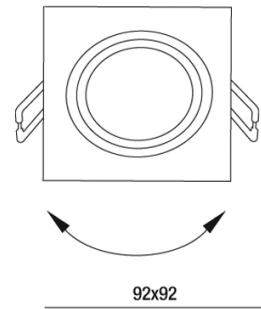

## Davis

Square recessed frame for plasterboard ceilings for GU10 bulb. Suitable for all bulbs with a diameter of 50 mm. External dimensions: 92 x 92 mm, hole diameter: 80 mm, installation depth with lamp: approx. 75 mm. Thanks to the adjustable inner ring, it is possible to direct the light beam to specific areas or objects within a room. Available in three colors. GU10 bulb not supplied. GU10 lampholder included.

<b>Code</b>	<b>6649-00-050</b>
<b>Type</b>	Recessed lamp
<b>Eancode</b>	8019282038917
<b>Customs tariff</b>	94059900
<b>Color</b>	White
<b>Material</b>	Aluminum frame
<b>IP</b>	IP20
<b>IK</b>	08
<b>Insulation Class</b>	
<b>Hole dimension</b>	 80
<b>Operating ambient temperature</b>	+5°C + 35°C
<b>Years of warranty</b>	3
<b>Item Dimensions</b>	92x92mm - 0,13kg
<b>Packaging Dimensions</b>	100x50x115mm - 0.16kg
	<b>Light Source 1</b>
<b>Light source</b>	GU10 1x 35W Not included
	<b>Electrical specifications 1</b>
<b>Input Voltage</b>	Max 250V AC