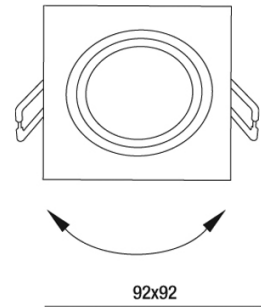

Davis

Square recessed frame for plasterboard ceilings for GU10 bulb. Suitable for all bulbs with a diameter of 50 mm. External dimensions: 92 x 92 mm, hole diameter: 80 mm, installation depth with lamp: approx. 75 mm. Thanks to the adjustable inner ring, it is possible to direct the light beam to specific areas or objects within a room. Available in three colors. GU10 bulb not supplied. GU10 lampholder included.

Code	6649-00-060
Type	Recessed lamp
Eancode	8019282038900
Customs tariff	94059900
Color	Black
Material	Aluminum frame
IP	IP20
IK	08
Insulation Class	
Hole dimension	 80
Operating ambient temperature	+5°C + 35°C
Years of warranty	3
Item Dimensions	92x92mm - 0.17kg
Packaging Dimensions	115x95x65mm - 0.21kg
	Light Source 1
Light source	GU10 1x 35W Not included
	Electrical specifications 1
Input Voltage	Max 250V AC