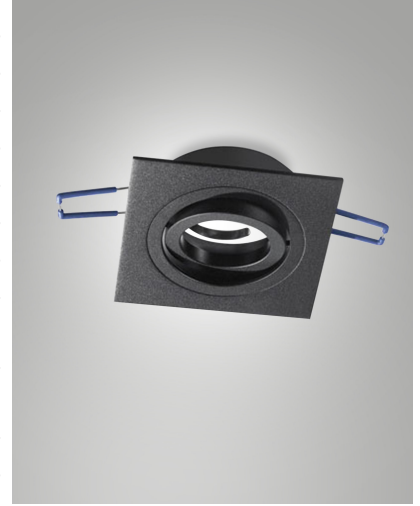

Davis

Square recessed frame for plasterboard ceilings for GU10 bulb. Suitable for all bulbs with a diameter of 50 mm. External dimensions: 92 x 92 mm, hole diameter: 80 mm, installation depth with lamp: approx. 75 mm. Thanks to the adjustable inner ring, it is possible to direct the light beam to specific areas or objects within a room. Available in three colors. GU10 bulb not supplied. GU10 lampholder included.

Code	6649-00-060
Type	Recessed lamp
Eancode	8019282038900
Customs tariff	94059900
Color	Black
Material	Aluminum frame
IP	IP20
IK	08
Insulation Class	
Hole dimension	 80
Operating ambient temperature	+5°C + 35°C
Years of warranty	3
Item Dimensions	92x92mm - 0.17kg
Packaging Dimensions	115x95x65mm - 0.21kg
	Light Source 1
Light source	GU10 1x 35W Not included
	Electrical specifications 1
Input Voltage	Max 250V AC