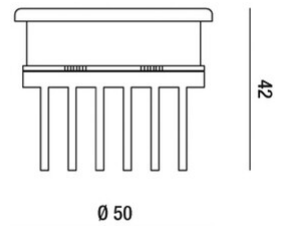

Belk

Code	6685-02-306
Type	Recessed lamp
Designer	S.T. Fabas Luce
Eancode	8019282052166
Customs tariff	94054239
Material	Metal and polycarbonate frame
IP	IP20
Insulation Class	 CL3
Operating ambient temperature	-20°C +50°C
Item Dimensions	0,6kg
Packaging Dimensions	50x50x75mm - 0.7kg
	Light Source 1
Light source	Built-in
LED Characteristics	Power LED
Light Source Lumen	800 lm
Color Temperature	Warm white 3000K
Optics	25°
Typical CRI	> 85
	Electrical specifications 1
Input Voltage	700 mA