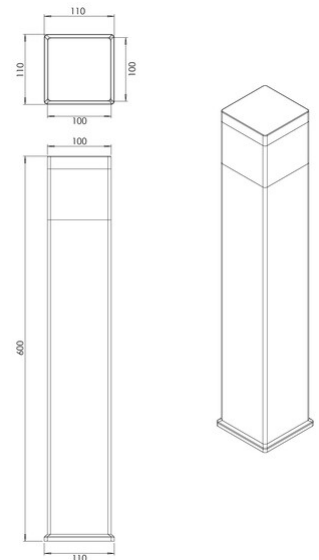

Montana

Code	6819-10-984
Type	Ground spikes and Bollards
Designer	S.T. Fabas Luce
Eancode	8019282569589
Customs tariff	94052190
Color	Corten
Material	Aluminum frame and polycarbonate
IP	IP65
IK	08
Insulation Class	 CL1
Operating ambient temperature	-20°C +45°C
Years of warranty	2
Item Dimensions	110x110x600mm - 2.06kg
Packaging Dimensions	125x125x620mm - 2.47kg
Light Source 1	
Light source	LED Built-in
Light Source Lumen	900 lm
Item Lumen	720 lm
Color Temperature	Warm white 3000K
Energy Efficiency Class	
Electrical specifications 1	
Input Voltage	110/127V AC - 220/240V AC 50/60Hz
Total Absorbed Power	8W
Driver	Included