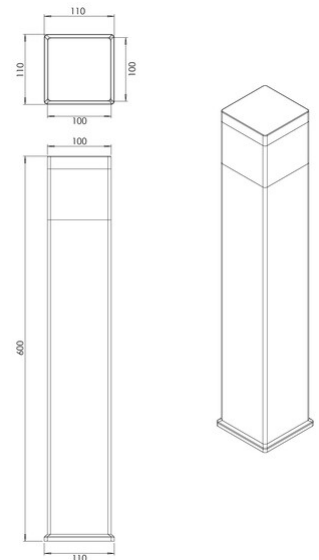

Montana

Code	6819-10-994
Type	Ground spikes and Bollards
Designer	S.T. Fabas Luce
Eancode	8019282572183
Customs tariff	94052190
Color	Dark grey
Material	Aluminum frame and polycarbonate
IP	IP65
IK	08
Insulation Class	 CL1
Operating ambient temperature	-20°C +45°C
Years of warranty	2
Item Dimensions	110x110x600mm - 2.06kg
Packaging Dimensions	125x125x620mm - 2.47kg
Light Source 1	
Light source	LED Built-in
Light Source Lumen	900 lm
Item Lumen	720 lm
Color Temperature	Warm white 3000K
Energy Efficiency Class	
Electrical specifications 1	
Input Voltage	110/127V AC - 220/240V AC 50/60Hz
Total Absorbed Power	8W
Driver	Included