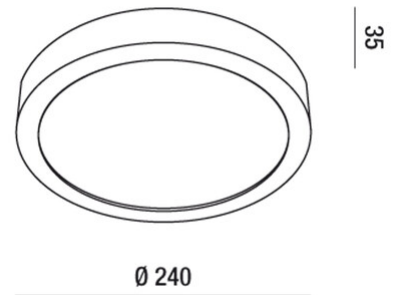

Birk 24W

Code	6831-04-354
Type	Ceiling lamp
Designer	S.T. Fabas Luce
Eancode	8019282084303
Customs tariff	94051190
Color	White
Material	Metal and methacrylate frame
IP	IP44
Insulation Class	 CL2
Operating ambient temperature	-10°C +45°C
Item Dimensions	35mm Ø240mm - 1,20kg
Packaging Dimensions	250x250x45mm - 1.3kg
Light Source 1	
Light source	Built-in
LED Characteristics	SMD
Number of LEDs	72
Light Source Lumen	2500 lm
Color Temperature	Natural white 4000 K
Optics	Opal
Typical CRI	>80
Luminous Flux Maintenance	> 70.000
UGR	<19
Electrical specifications 1	
Input Voltage	220/240V AC 50/60Hz
Total Absorbed Power	24W
Driver	Included
Power Factor	>0,9
Control System	On/Off