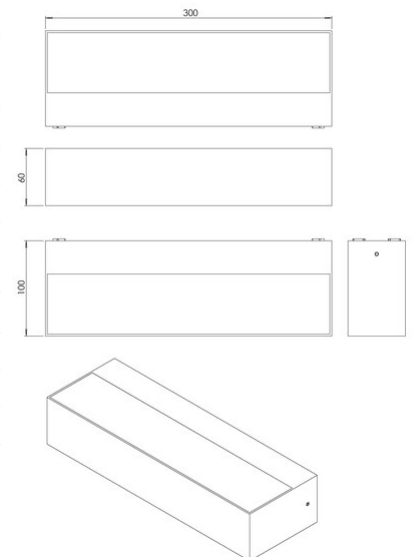

Focus

| | |
|--------------------------------------|--|
| Code | 6833-08-864 |
| Type | Wall lamp |
| Designer | S.T. Fabas Luce |
| Eancode | 8019282569749 |
| Customs tariff | 94051190 |
| Color | Black |
| Material | Metal frame and plate glass |
| IP | IP65 |
| IK | 04 |
| Insulation Class |  CL1 |
| Operating ambient temperature | -20°C +50°C |
| Years of warranty | 2 |
| Item Dimensions | 300x100x60mm |
| | Light Source 1 |
| Light source | LED Built-in |
| LED Characteristics | SMD |
| Light Source Lumen | 2130 lm |
| Item Lumen | 1710 lm |
| Color Temperature | CCT (3000K 4000K) |
| Energy Efficiency Class |  |
| | Electrical specifications 1 |
| Input Voltage | 230V AC 50Hz |
| Total Absorbed Power | 15W |
| Driver | Not included |