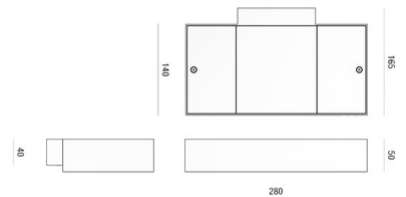

Diva

LED wall lamp indirect lighting asymmetric. Suitable for indoor lighting, offices, reception and open space areas. Die-cast aluminium painted frame. Emergency kit on demand.

Code	6837-32-956
Type	Wall lamp
Designer	S.T. Fabas Luce
Eancode	8019282553618
Customs tariff	94051190
Color	White
Material	Metal and polycarbonate frame
IP	IP20
IK	08
Insulation Class	 CL1
Operating ambient temperature	-20+35°C
Years of warranty	5
Made In	Italy
Item Dimensions	280x165x50mm - 1.43kg
Packaging Dimensions	395x180x240mm - 1.84kg
	Light Source 1
Light source	LED Built-in
LED Characteristics	COB
Number of LEDs	1
Light Source Lumen	5125 lm
Item Lumen	4420 lm
Color Temperature	Warm white 3000K
Optics	Asymmetric
Typical CRI	>95
Minimum CRI	>94
Luminous Flux Maintenance	>50.000 L80 B10
Energy Efficiency Class	
	Electrical specifications 1
Input Voltage	220/240V AC 50/60Hz
Total Absorbed Power	51W
Driver	Included
Power Factor	>0,95
Control System	DALI