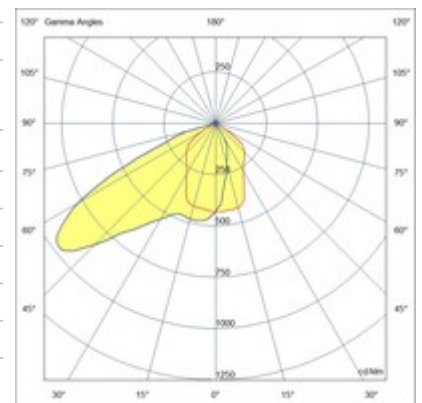

Diva

LED wall lamp indirect lighting asymmetric. Suitable for indoor lighting, offices, reception and open space areas. Die-cast aluminium painted frame. Emergency kit on demand.

Code	6837-32-956
Type	Wall lamp
Designer	S.T. Fabas Luce
Eancode	8019282553618
Customs tariff	94051190
Color	White
Material	Metal and polycarbonate frame
IP	IP20
IK	08
Insulation Class	 CL1
Operating ambient temperature	-20+35°C
Years of warranty	5
Made In	Italy
Item Dimensions	280x165x50mm - 1.43kg
Packaging Dimensions	395x180x240mm - 1.84kg
	Light Source 1
Light source	LED Built-in
LED Characteristics	COB
Number of LEDs	1
Light Source Lumen	5125 lm
Item Lumen	4420 lm
Color Temperature	Warm white 3000K
Optics	Asymmetric
Typical CRI	>95
Minimum CRI	>94
Luminous Flux Maintenance	>50.000 L80 B10
Energy Efficiency Class	
	Electrical specifications 1
Input Voltage	220/240V AC 50/60Hz
Total Absorbed Power	51W
Driver	Included
Power Factor	>0,95
Control System	DALI