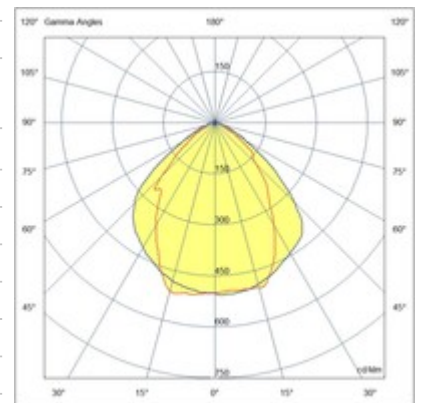

## Turner Ceiling lamp

Modular linear profile in extruded aluminum, with opal or microprismatic polycarbonate diffuser UGR<19. Available in 29W/m, warm white or natural white. Integrated power supply for On/Off and DALI; emergency module available on demand. Suitable to be installed on the ceiling or wall (vertical and horizontal).

<b>Code</b>	<b>6850-52-222</b>
<b>Type</b>	Light Line Profiles – Ceiling lamp
<b>Designer</b>	S.T. Fabas Luce
<b>Eancode</b>	8019282107569
<b>Customs tariff</b>	94054239
<b>Color</b>	White
<b>Material</b>	Aluminum frame and polycarbonate
<b>IP</b>	IP40
<b>IK</b>	08
<b>Insulation Class</b>	 CL1
<b>Operating ambient temperature</b>	-20C° +45°
<b>Years of warranty</b>	5
<b>Made In</b>	Italy
<b>Item Dimensions</b>	77x95mm - 3,8/mkg
<b>Light Source 1</b>	
<b>Light source</b>	LED Built-in
<b>LED Characteristics</b>	SMD
<b>Number of LEDs</b>	70 LED/mt
<b>Light Source Lumen</b>	3470 lm/m
<b>Item Lumen</b>	2146 lm/m
<b>Color Temperature</b>	Warm white 3000K
<b>Optics</b>	Prismatic
<b>Typical CRI</b>	85
<b>Minimum CRI</b>	80
<b>Luminous Flux Maintenance</b>	>100.000 h L70 B50
<b>UGR</b>	<19
<b>Energy Efficiency Class</b>	 E
<b>Electrical specifications 1</b>	
<b>Input Voltage</b>	220/240V AC 50/60Hz
<b>Total Absorbed Power</b>	29W/ml
<b>Driver</b>	Included
<b>Control System</b>	DALI
<b>Power Supply Type</b>	Costant Current
<b>Driver Output</b>	24V DC
<b>Driver Input</b>	220 - 240 VAC 50/60 Hz