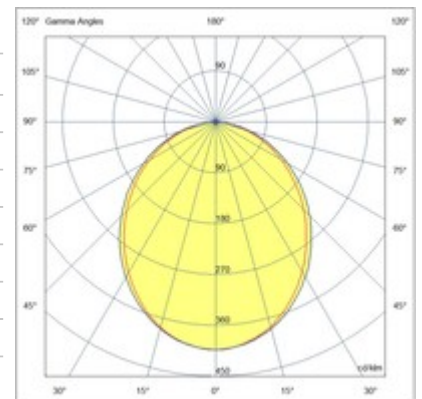

Turner Ceiling lamp

Modular linear profile in extruded aluminum, with opal or microprismatic polycarbonate diffuser UGR<19. Available in 29W/m, warm white or natural white. Integrated power supply for On/Off and DALI; emergency module available on demand. Suitable to be installed on the ceiling or wall (vertical and horizontal).

Code	6850-54-121
Type	Light Line Profiles – Ceiling lamp
Designer	S.T. Fabas Luce
Eancode	8019282107583
Customs tariff	94054239
Color	White
Material	Aluminum frame and polycarbonate
IP	IP40
IK	08
Insulation Class	 CL1
Operating ambient temperature	-20C° +45°
Years of warranty	5
Made In	Italy
Item Dimensions	77x95mm - 3,8/mkg

Light Source 1

Light source	LED Built-in
LED Characteristics	SMD
Number of LEDs	70 LED/mt
Light Source Lumen	3570 lm/m
Item Lumen	2136 lm/m
Color Temperature	Natural white 4000 K
Optics	Opal
Typical CRI	85
Luminous Flux Maintenance	>100.000 h L70 B50
Energy Efficiency Class	

Electrical specifications 1

Input Voltage	220/240V AC 50/60Hz
Total Absorbed Power	29W/ml
Driver	Included
Control System	DALI
Power Supply Type	Costant Current
Driver Output	24V DC
Driver Input	220 - 240 VAC 50/60 Hz

CE