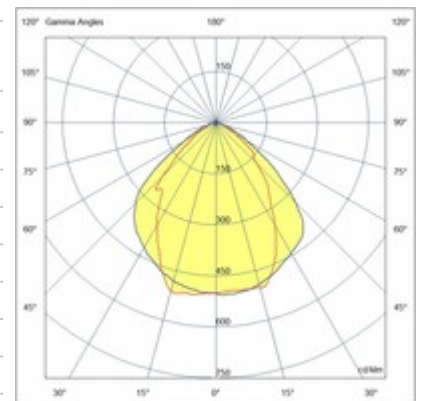

Turner Ceiling lamp

Modular linear profile in extruded aluminum, with opal or microprismatic polycarbonate diffuser UGR<19. Available in 29W/m, warm white or natural white. Integrated power supply for On/Off and DALI; emergency module available on demand. Suitable to be installed on the ceiling or wall (vertical and horizontal).

Code	6850-64-202
Type	Light Line Profiles – Ceiling lamp
Designer	S.T. Fabas Luce
Eancode	8019282534440
Customs tariff	94054239
Color	Black
Material	Aluminum frame and polycarbonate
IP	IP40
IK	08
Insulation Class	 CL1
Operating ambient temperature	-20C° +45°
Years of warranty	5
Made In	Italy
Item Dimensions	77x95mm - 3,8/mkg

Light Source 1

Light source	LED Built-in
LED Characteristics	SMD
Number of LEDs	70 LED/mt
Light Source Lumen	3570 lm/m
Item Lumen	2308 lm/m
Color Temperature	Natural white 4000 K
Optics	Prismatic
Typical CRI	85
Luminous Flux Maintenance	>100.000 h L70 B50
UGR	<19
Energy Efficiency Class	

Electrical specifications 1

Input Voltage	220/240V AC 50/60Hz
Total Absorbed Power	29W/ml
Driver	Included
Control System	On/Off
Power Supply Type	Costant Current
Driver Output	24V DC
Driver Input	220 - 240 VAC 50/60 Hz

CE