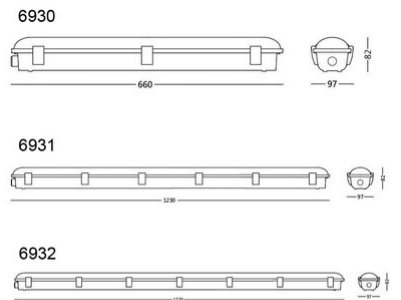

# Panama

<b>Code</b>	<b>6932-64-956</b>
<b>Type</b>	Outdoor Ceiling Light
<b>Designer</b>	S.T. Fabas Luce
<b>Eancode</b>	8019282514237
<b>Customs tariff</b>	94051140
<b>Color</b>	Grey
<b>Material</b>	Polycarbonate
<b>IP</b>	IP66
<b>IK</b>	08
<b>Insulation Class</b>	 CL1
<b>Operating ambient temperature</b>	-20°C+35°C
<b>Years of warranty</b>	3
<b>Item Dimensions</b>	1560x100x83mm - 2.3kg
<b>Packaging Dimensions</b>	1590x90x90mm - 2.7kg
	<b>Light Source 1</b>
<b>Light source</b>	LED Built-in
<b>LED Characteristics</b>	SMD
<b>Light Source Lumen</b>	8700 lm
<b>Color Temperature</b>	Natural white 4000 K
<b>Optics</b>	Diffused beam
<b>Typical CRI</b>	> 83
<b>Luminous Flux Maintenance</b>	50.000h L70 B50
	<b>Electrical specifications 1</b>
<b>Input Voltage</b>	220/240V AC 50/60Hz
<b>Total Absorbed Power</b>	65W
<b>Driver</b>	Included
<b>Power Factor</b>	> 0.9
<b>Control System</b>	DALI