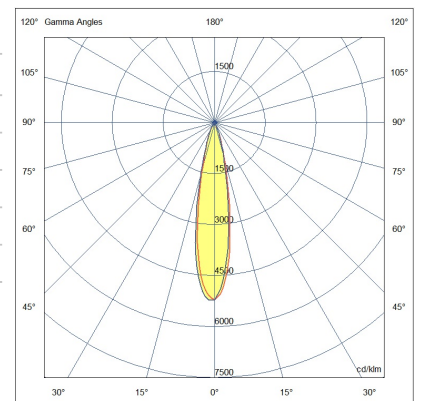

## Rubens 28W

Adjustable floodlight with adapter for installation on a track, mains voltage for 28W LED source with high efficiency available in Warm or Natural White shades. Excellent color rendering with COB REAL COLOR CRI 97. Built-in electronic ballast in On/Off or DALI versions. The luminaire is made of die-cast aluminum and thermoplastic material, it allows a rotation of 350° around the vertical axis and an inclination of 90° with respect to the horizontal plane. Available in white or black in 16°, 21°, 43° optics.

<b>Code</b>	<b>6974-94-366</b>
<b>Type</b>	Track spotlight
<b>Designer</b>	S.T. Fabas Luce
<b>Eancode</b>	8019282527619
<b>Customs tariff</b>	94054239
<b>Color</b>	Black
<b>Material</b>	Aluminum frame
<b>IP</b>	IP20
<b>IK</b>	04
<b>Insulation Class</b>	
<b>Operating ambient temperature</b>	-20°C +35°C
<b>Years of warranty</b>	5
<b>Item Dimensions</b>	118mm Ø70mm - 0.59kg
<b>Packaging Dimensions</b>	90x210x210mm - 0.74kg
<b>Light Source 1</b>	
<b>Light source</b>	LED Built-in
<b>LED Characteristics</b>	COB
<b>Light Source Lumen</b>	2720 lm
<b>Item Lumen</b>	2370 lm
<b>Color Temperature</b>	Natural white 4000 K
<b>Optics</b>	21°
<b>Typical CRI</b>	97
<b>Minimum CRI</b>	90
<b>Luminous Flux Maintenance</b>	50.000h L80 B10
<b>Energy Efficiency Class</b>	
<b>Electrical specifications 1</b>	
<b>Input Voltage</b>	220 / 240V AC 50/60 Hz
<b>Total Absorbed Power</b>	28W
<b>Driver</b>	Included
<b>Power Factor</b>	>0,9
<b>Control System</b>	DALI