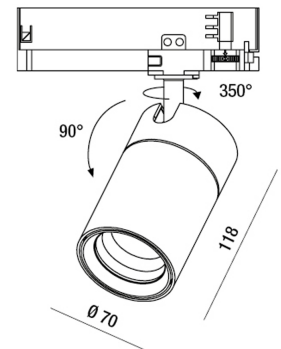

## Rubens 28W

Adjustable floodlight with adapter for installation on a track, mains voltage for 28W LED source with high efficiency available in Warm or Natural White shades. Excellent color rendering with COB REAL COLOR CRI 97. Built-in electronic ballast in On/Off or DALI versions. The luminaire is made of die-cast aluminum and thermoplastic material, it allows a rotation of 350° around the vertical axis and an inclination of 90° with respect to the horizontal plane. Available in white or black in 16°, 21°, 43° optics.

<b>Code</b>	<b>6974-94-366</b>
<b>Type</b>	Track spotlight
<b>Designer</b>	S.T. Fabas Luce
<b>Eancode</b>	8019282527619
<b>Customs tariff</b>	94054239
<b>Color</b>	Black
<b>Material</b>	Aluminum frame
<b>IP</b>	IP20
<b>IK</b>	04
<b>Insulation Class</b>	
<b>Operating ambient temperature</b>	-20°C +35°C
<b>Years of warranty</b>	5
<b>Item Dimensions</b>	118mm Ø70mm - 0.59kg
<b>Packaging Dimensions</b>	90x210x210mm - 0.74kg
<b>Light Source 1</b>	
<b>Light source</b>	LED Built-in
<b>LED Characteristics</b>	COB
<b>Light Source Lumen</b>	2720 lm
<b>Item Lumen</b>	2370 lm
<b>Color Temperature</b>	Natural white 4000 K
<b>Optics</b>	21°
<b>Typical CRI</b>	97
<b>Minimum CRI</b>	90
<b>Luminous Flux Maintenance</b>	50.000h L80 B10
<b>Energy Efficiency Class</b>	
<b>Electrical specifications 1</b>	
<b>Input Voltage</b>	220 / 240V AC 50/60 Hz
<b>Total Absorbed Power</b>	28W
<b>Driver</b>	Included
<b>Power Factor</b>	>0,9
<b>Control System</b>	DALI