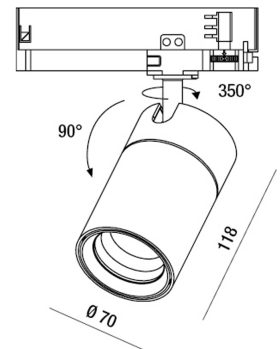

## Rubens 28W

Adjustable floodlight with adapter for installation on a track, mains voltage for 28W LED source with high efficiency available in Warm or Natural White shades. Excellent color rendering with COB REAL COLOR CRI 97. Built-in electronic ballast in On/Off or DALI versions. The luminaire is made of die-cast aluminum and thermoplastic material, it allows a rotation of 350° around the vertical axis and an inclination of 90° with respect to the horizontal plane. Available in white or black in 16°, 21°, 43° optics.

<b>Code</b>	<b>6974-94-566</b>
<b>Type</b>	Track spotlight
<b>Designer</b>	S.T. Fabas Luce
<b>Eancode</b>	8019282527626
<b>Customs tariff</b>	94054239
<b>Color</b>	Black
<b>Material</b>	Aluminum frame
<b>IP</b>	IP20
<b>IK</b>	04
<b>Insulation Class</b>	
<b>Operating ambient temperature</b>	-20°C +35°C
<b>Years of warranty</b>	5
<b>Item Dimensions</b>	118mm Ø70mm - 0.59kg
<b>Packaging Dimensions</b>	90x210x210mm - 0.74kg
<b>Light Source 1</b>	
<b>Light source</b>	LED Built-in
<b>LED Characteristics</b>	COB
<b>Light Source Lumen</b>	2720 lm
<b>Item Lumen</b>	2145 lm
<b>Color Temperature</b>	Natural white 4000 K
<b>Optics</b>	43°
<b>Typical CRI</b>	97
<b>Minimum CRI</b>	90
<b>Luminous Flux Maintenance</b>	50.000h L80 B10
<b>Energy Efficiency Class</b>	
<b>Electrical specifications 1</b>	
<b>Input Voltage</b>	220 / 240V AC 50/60 Hz
<b>Total Absorbed Power</b>	28W
<b>Driver</b>	Included
<b>Power Factor</b>	>0,9
<b>Control System</b>	DALI