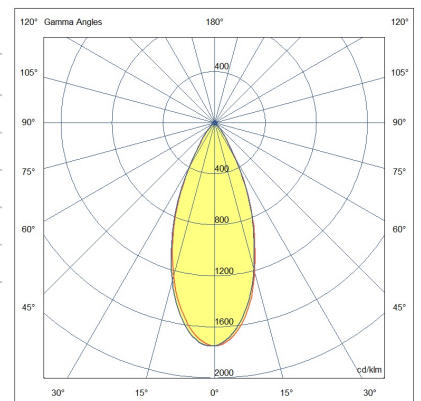

## Rubens 28W

Adjustable floodlight with adapter for installation on a track, mains voltage for 28W LED source with high efficiency available in Warm or Natural White shades. Excellent color rendering with COB REAL COLOR CRI 97. Built-in electronic ballast in On/Off or DALI versions. The luminaire is made of die-cast aluminum and thermoplastic material, it allows a rotation of 350° around the vertical axis and an inclination of 90° with respect to the horizontal plane. Available in white or black in 16°, 21°, 43° optics.

<b>Code</b>	<b>6974-94-566</b>
<b>Type</b>	Track spotlight
<b>Designer</b>	S.T. Fabas Luce
<b>Eancode</b>	8019282527626
<b>Customs tariff</b>	94054239
<b>Color</b>	Black
<b>Material</b>	Aluminum frame
<b>IP</b>	IP20
<b>IK</b>	04
<b>Insulation Class</b>	
<b>Operating ambient temperature</b>	-20°C +35°C
<b>Years of warranty</b>	5
<b>Item Dimensions</b>	118mm Ø70mm - 0.59kg
<b>Packaging Dimensions</b>	90x210x210mm - 0.74kg
<b>Light Source 1</b>	
<b>Light source</b>	LED Built-in
<b>LED Characteristics</b>	COB
<b>Light Source Lumen</b>	2720 lm
<b>Item Lumen</b>	2145 lm
<b>Color Temperature</b>	Natural white 4000 K
<b>Optics</b>	43°
<b>Typical CRI</b>	97
<b>Minimum CRI</b>	90
<b>Luminous Flux Maintenance</b>	50.000h L80 B10
<b>Energy Efficiency Class</b>	
<b>Electrical specifications 1</b>	
<b>Input Voltage</b>	220 / 240V AC 50/60 Hz
<b>Total Absorbed Power</b>	28W
<b>Driver</b>	Included
<b>Power Factor</b>	>0,9
<b>Control System</b>	DALI