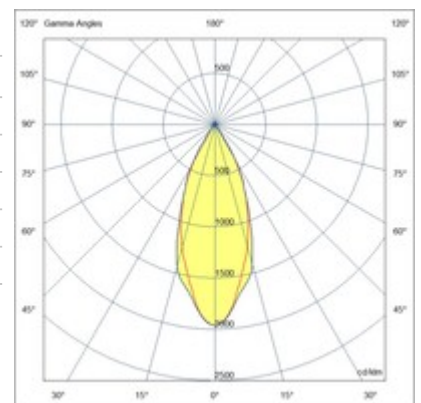

RUBENS 36W BASKET

Adjustable recessed LED projector for basket, gimbal, made of die-cast aluminium, with a compact light design and a rotation on both axis vertical and horizontal. COB REAL COLOR CRI 97 guarantees an excellent color rendering and a particular brilliancy. The reflectors grant high system efficiency and they are available in different beam angles. Available in 28W and 36W Cob Led, On/Off. RUBENS is a versatile product suitable for all types of installation, from commercial to cultural areas.

Code	6975-74-554
Type	Basket recessed
Designer	S.T. Fabas Luce
Eancode	8019282529798
Customs tariff	94054239
Color	White
Material	Aluminum frame
IP	IP40
IK	03
Insulation Class	 CL2
Operating ambient temperature	-20°C +35°C
Years of warranty	5
Item Dimensions	129mm Ø111mm - 1.3kg
Packaging Dimensions	210x190x210mm - 1.6kg
Light Source 1	
Light source	LED Built-in
LED Characteristics	COB
Light Source Lumen	4000 lm
Item Lumen	3105 lm
Color Temperature	Natural white 4000 K
Optics	45°
Typical CRI	97
Minimum CRI	90
Luminous Flux Maintenance	50.000h L80 B10
Energy Efficiency Class	
Electrical specifications 1	
Input Voltage	220/240V AC 50/60Hz
Total Absorbed Power	36W
Driver	Included
Power Factor	>0,9
Control System	On/Off

CE