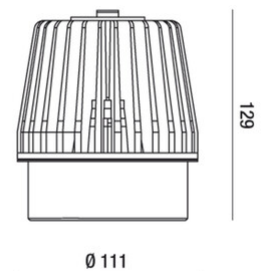

## RUBENS 36W BASKET

Adjustable recessed LED projector for basket, gimbal, made of die-cast aluminium, with a compact light design and a rotation on both axis vertical and horizontal. COB REAL COLOR CRI 97 guarantees an excellent color rendering and a particular brilliancy. The reflectors grant high system efficiency and they are available in different beam angles. Available in 28W and 36W Cob Led, On/Off. RUBENS is a versatile product suitable for all types of installation, from commercial to cultural areas.

<b>Code</b>	<b>6975-74-554</b>
<b>Type</b>	Basket recessed
<b>Designer</b>	S.T. Fabas Luce
<b>Eancode</b>	8019282529798
<b>Customs tariff</b>	94054239
<b>Color</b>	White
<b>Material</b>	Aluminum frame
<b>IP</b>	IP40
<b>IK</b>	03
<b>Insulation Class</b>	 CL2
<b>Operating ambient temperature</b>	-20°C +35°C
<b>Years of warranty</b>	5
<b>Item Dimensions</b>	129mm Ø111mm - 1.3kg
<b>Packaging Dimensions</b>	210x190x210mm - 1.6kg
<b>Light Source 1</b>	
<b>Light source</b>	LED Built-in
<b>LED Characteristics</b>	COB
<b>Light Source Lumen</b>	4000 lm
<b>Item Lumen</b>	3105 lm
<b>Color Temperature</b>	Natural white 4000 K
<b>Optics</b>	45°
<b>Typical CRI</b>	97
<b>Minimum CRI</b>	90
<b>Luminous Flux Maintenance</b>	50.000h L80 B10
<b>Energy Efficiency Class</b>	
<b>Electrical specifications 1</b>	
<b>Input Voltage</b>	220/240V AC 50/60Hz
<b>Total Absorbed Power</b>	36W
<b>Driver</b>	Included
<b>Power Factor</b>	>0,9
<b>Control System</b>	On/Off