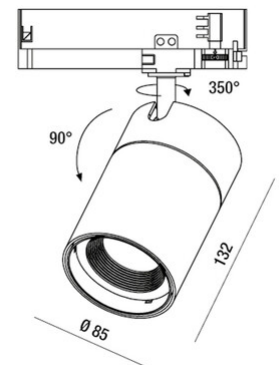

RUBENS 36W ON-OFF

Adjustable floodlight with adapter for installation on a track, mains voltage for 36W LED source with high efficiency available in Warm or Natural White shades. Excellent color rendering with COB REAL COLOR CRI 97. Built-in electronic ballast in On/Off or DALI versions. The luminaire is made of die-cast aluminum and thermoplastic material, it allows a rotation of 350° around the vertical axis and an inclination of 90° with respect to the horizontal plane. Available in white or black in 21°, 36°, 45° optics.

Code	6975-92-254
Type	Track spotlight
Designer	S.T. Fabas Luce
Eancode	8019282527800
Customs tariff	94054239
Color	White
Material	Aluminum frame
IP	IP20
IK	04
Insulation Class	 CL2
Operating ambient temperature	-20°C +35°C
Years of warranty	5
Item Dimensions	132mm Ø85mm - 0.8kg
Packaging Dimensions	90x210x210mm - 0.92kg
Light Source 1	
Light source	LED Built-in
LED Characteristics	COB
Light Source Lumen	3800 lm
Item Lumen	2831 lm
Color Temperature	Warm white 3000K
Optics	21°
Typical CRI	97
Minimum CRI	90
Luminous Flux Maintenance	50.000h L80 B10
Energy Efficiency Class	
Electrical specifications 1	
Input Voltage	220/240V AC 50/60Hz
Total Absorbed Power	36W
Driver	Included
Power Factor	>0,9
Control System	On/Off