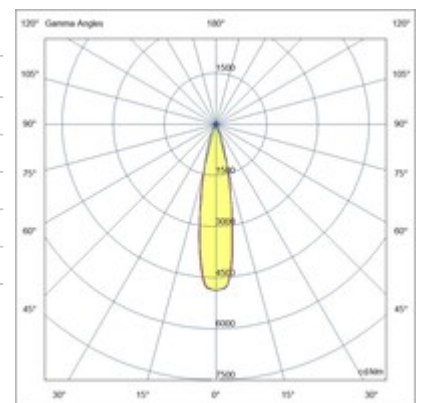

RUBENS 36W ON-OFF

Adjustable floodlight with adapter for installation on a track, mains voltage for 36W LED source with high efficiency available in Warm or Natural White shades. Excellent color rendering with COB REAL COLOR CRI 97. Built-in electronic ballast in On/Off or DALI versions. The luminaire is made of die-cast aluminum and thermoplastic material, it allows a rotation of 350° around the vertical axis and an inclination of 90° with respect to the horizontal plane. Available in white or black in 21°, 36°, 45° optics.

Code	6975-92-254
Type	Track spotlight
Designer	S.T. Fabas Luce
Eancode	8019282527800
Customs tariff	94054239
Color	White
Material	Aluminum frame
IP	IP20
IK	04
Insulation Class	 CL2
Operating ambient temperature	-20°C +35°C
Years of warranty	5
Item Dimensions	132mm Ø85mm - 0.8kg
Packaging Dimensions	90x210x210mm - 0.92kg
Light Source 1	
Light source	LED Built-in
LED Characteristics	COB
Light Source Lumen	3800 lm
Item Lumen	2831 lm
Color Temperature	Warm white 3000K
Optics	21°
Typical CRI	97
Minimum CRI	90
Luminous Flux Maintenance	50.000h L80 B10
Energy Efficiency Class	
Electrical specifications 1	
Input Voltage	220/240V AC 50/60Hz
Total Absorbed Power	36W
Driver	Included
Power Factor	>0,9
Control System	On/Off