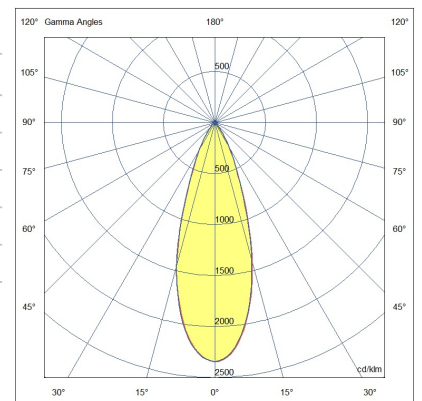

Rubens 36W

Adjustable floodlight with adapter for installation on a track, mains voltage for 36W LED source with high efficiency available in Warm or Natural White shades. Excellent color rendering with COB REAL COLOR CRI 97. Built-in electronic ballast in On/Off or DALI versions. The luminaire is made of die-cast aluminum and thermoplastic material, it allows a rotation of 350° around the vertical axis and an inclination of 90° with respect to the horizontal plane. Available in white or black in 21°, 36°, 45° optics.

Code	6975-92-364
Type	Track spotlight
Designer	S.T. Fabas Luce
Eancode	8019282527862
Customs tariff	94054239
Color	Black
Material	Aluminum frame
IP	IP20
IK	04
Insulation Class	
Operating ambient temperature	-20°C +35°C
Years of warranty	5
Item Dimensions	132mm Ø85mm - 0.8kg
Packaging Dimensions	90x210x210mm - 0.92kg
Light Source 1	
Light source	LED Built-in
LED Characteristics	COB
Light Source Lumen	3800 lm
Item Lumen	2758 lm
Color Temperature	Warm white 3000K
Optics	36°
Typical CRI	97
Minimum CRI	90
Luminous Flux Maintenance	50.000h L80 B10
Energy Efficiency Class	
Electrical specifications 1	
Input Voltage	220 / 240V AC 50/60 Hz
Total Absorbed Power	36W
Driver	Included
Power Factor	>0,9
Control System	On/Off