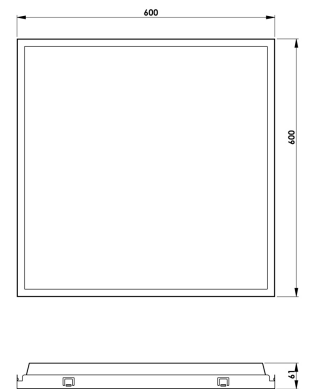

Manet 600x600 Recessed clip-in

Direct emission ceiling lamp for recessed stand-in. Optical compartment in painted metal, UGR<19 microprismatic shield, Mid power LED 40W high yield CRI 90. White finish, Warm and Natural White. Electronic power supply On/Off, dimmable DALI o 0-10V included. Emergency kit on demand. Perfect for lighting offices, open spaces and for general lighting in large areas.

Code	6988-02-065
Type	Recessed lamp
Designer	S.T. Fabas Luce
Eancode	8019282530497
Customs tariff	94054239
Color	White
Material	Metal frame / Clear prismatic diffuser
IP	IP40
IK	05
Insulation Class	
Operating ambient temperature	-20°C +45°C
Years of warranty	5
Item Dimensions	600x600x61mm - 3.2kg
Packaging Dimensions	610x655x90mm - 3.7kg
Light Source 1	
Light source	LED Built-in
LED Characteristics	SMD
Light Source Lumen	5100 lm
Item Lumen	4113 lm
Color Temperature	Warm white 3000K
Optics	Prismatic
Minimum CRI	>90
Luminous Flux Maintenance	>54.000h L70 B50
UGR	<19
Energy Efficiency Class	
Electrical specifications 1	
Input Voltage	220 / 240V AC 50/60 Hz
Total Absorbed Power	40W
Driver	Included
Power Factor	> 0.9
Control System	0-10V