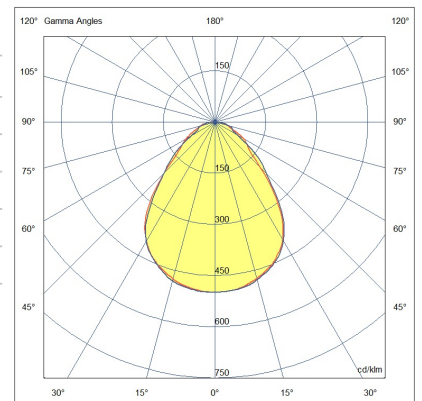

Manet 600x600 Recessed clip-in

Direct emission ceiling lamp for recessed stand-in. Optical compartment in painted metal, UGR<19 microprismatic shield, Mid power LED 40W high yield CRI 90. White finish, Warm and Natural White. Electronic power supply On/Off, dimmable DALI o 0-10V included. Emergency kit on demand. Perfect for lighting offices, open spaces and for general lighting in large areas.

Code	6988-02-065
Type	Recessed lamp
Designer	S.T. Fabas Luce
Eancode	8019282530497
Customs tariff	94054239
Color	White
Material	Metal frame / Clear prismatic diffuser
IP	IP40
IK	05
Insulation Class	
Operating ambient temperature	-20°C +45°C
Years of warranty	5
Item Dimensions	600x600x61mm - 3.2kg
Packaging Dimensions	610x655x90mm - 3.7kg
Light Source 1	
Light source	LED Built-in
LED Characteristics	SMD
Light Source Lumen	5100 lm
Item Lumen	4113 lm
Color Temperature	Warm white 3000K
Optics	Prismatic
Minimum CRI	>90
Luminous Flux Maintenance	>54.000h L70 B50
UGR	<19
Energy Efficiency Class	
Electrical specifications 1	
Input Voltage	220 / 240V AC 50/60 Hz
Total Absorbed Power	40W
Driver	Included
Power Factor	> 0.9
Control System	0-10V