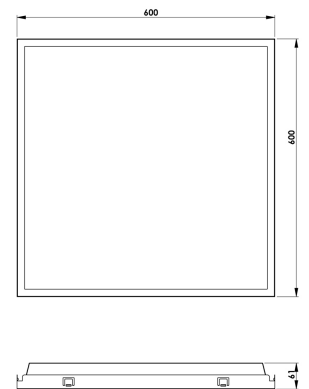

Manet 600x600 Recessed clip-in

Direct emission ceiling lamp for recessed stand-in. Optical compartment in painted metal, UGR<19 microprismatic shield, Mid power LED 40W high yield CRI 90. White finish, Warm and Natural White. Electronic power supply On/Off, dimmable DALI o 0-10V included. Emergency kit on demand. Perfect for lighting offices, open spaces and for general lighting in large areas.

Code	6988-04-015
Type	Recessed lamp
Designer	S.T. Fabas Luce
Eancode	8019282530503
Customs tariff	94054239
Color	White
Material	Metal frame / Clear prismatic diffuser
IP	IP40
IK	05
Insulation Class	
Operating ambient temperature	-20°C +45°C
Years of warranty	5
Item Dimensions	600x600x61mm - 3,20kg
Packaging Dimensions	610x655x90mm - 3.7kg
Light Source 1	
Light source	LED Built-in
LED Characteristics	SMD
Light Source Lumen	5500 lm
Item Lumen	4347 lm
Color Temperature	Natural white 4000 K
Optics	Prismatic
Minimum CRI	>90
Luminous Flux Maintenance	>54.000h L70 B50
UGR	<19
Energy Efficiency Class	
Electrical specifications 1	
Input Voltage	220 / 240V AC 50/60 Hz
Total Absorbed Power	40W
Driver	Included
Power Factor	> 0.9
Control System	On/Off