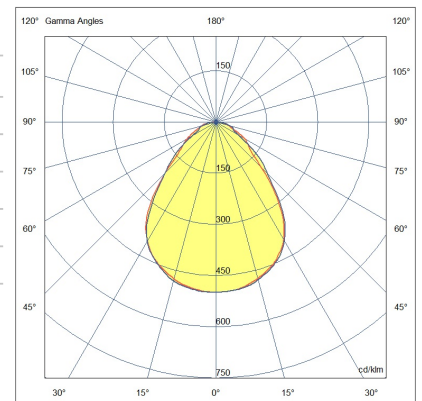

Manet 600x600 Recessed clip-in

Direct emission ceiling lamp for recessed stand-in. Optical compartment in painted metal, UGR<19 microprismatic shield, Mid power LED 40W high yield CRI 90. White finish, Warm and Natural White. Electronic power supply On/Off, dimmable DALI o 0-10V included. Emergency kit on demand. Perfect for lighting offices, open spaces and for general lighting in large areas.

Code	6988-04-015
Type	Recessed lamp
Designer	S.T. Fabas Luce
Eancode	8019282530503
Customs tariff	94054239
Color	White
Material	Metal frame / Clear prismatic diffuser
IP	IP40
IK	05
Insulation Class	
Operating ambient temperature	-20°C +45°C
Years of warranty	5
Item Dimensions	600x600x61mm - 3,20kg
Packaging Dimensions	610x655x90mm - 3.7kg
Light Source 1	
Light source	LED Built-in
LED Characteristics	SMD
Light Source Lumen	5500 lm
Item Lumen	4347 lm
Color Temperature	Natural white 4000 K
Optics	Prismatic
Minimum CRI	>90
Luminous Flux Maintenance	>54.000h L70 B50
UGR	<19
Energy Efficiency Class	
Electrical specifications 1	
Input Voltage	220 / 240V AC 50/60 Hz
Total Absorbed Power	40W
Driver	Included
Power Factor	> 0.9
Control System	On/Off