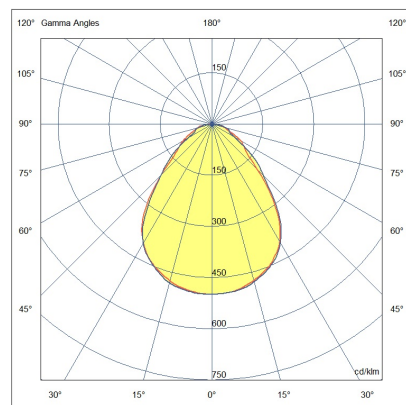

Manet 600x600 Recessed clip-in

Direct emission ceiling lamp for recessed stand-in. Optical compartment in painted metal, UGR<19 microprismatic shield, Mid power LED 40W high yield CRI 90. White finish, Warm and Natural White. Electronic power supply On/Off, dimmable DALI o 0-10V included. Emergency kit on demand. Perfect for lighting offices, open spaces and for general lighting in large areas.

Code	6988-04-055
Type	Recessed lamp
Designer	S.T. Fabas Luce
Eancode	8019282530510
Customs tariff	94054239
Color	White
Material	Metal frame / Clear prismatic diffuser
IP	IP40
IK	05
Insulation Class	
Operating ambient temperature	-20°C +45°C
Years of warranty	5
Item Dimensions	600x600x61mm - 3.2kg
Packaging Dimensions	610x655x90mm - 3.7kg
Light Source 1	
Light source	LED Built-in
LED Characteristics	SMD
Light Source Lumen	5500 lm
Item Lumen	4347 lm
Color Temperature	Natural white 4000 K
Optics	Prismatic
Minimum CRI	>90
Luminous Flux Maintenance	>54.000h L70 B50
UGR	<19
Energy Efficiency Class	
Electrical specifications 1	
Input Voltage	220 / 240V AC 50/60 Hz
Total Absorbed Power	40W
Driver	Included
Power Factor	> 0.9
Control System	DALI/Push