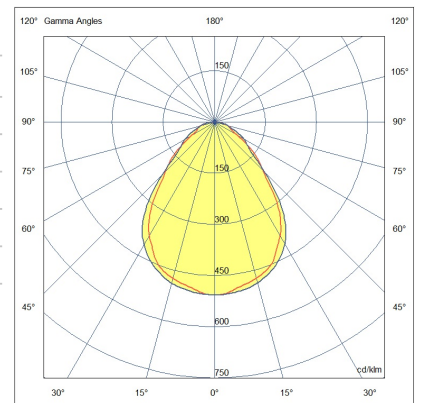

Manet 300x1200

Direct emission ceiling lamp for recessed stand-in. Optical compartment in painted metal, UGR<19 microprismatic shield, Mid power LED 40W high yield CRI 90. White finish, Warm and Natural White. Electronic power supply On/Off, dimmable DALI o 0-10V included. Emergency kit on demand. Perfect for lighting offices, open spaces and for general lighting in large areas.

Code	6988-04-715
Type	Recessed lamp
Designer	S.T. Fabas Luce
Eancode	8019282530602
Customs tariff	94054239
Color	White
Material	Metal frame / Clear prismatic diffuser
IP	IP40
IK	05
Insulation Class	
Operating ambient temperature	-20°C +45°C
Years of warranty	5
Item Dimensions	300x1200x62mm - 3,20kg
Packaging Dimensions	1122x370x90mm - 4.2kg

Light Source 1

Light source	Built-in
LED Characteristics	SMD
Number of LEDs	210
Light Source Lumen	5500 lm
Color Temperature	Natural white 4000 K
Optics	Prismatic
Typical CRI	> 90
Luminous Flux Maintenance	>54.000h L70 B50
UGR	<19
Energy Efficiency Class	

Electrical specifications 1

Input Voltage	220 / 240V AC 50/60 Hz
Total Absorbed Power	40W
Driver	Included
Power Factor	> 0.9
Control System	On/Off

CE