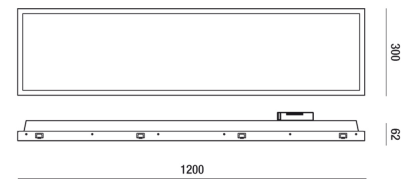

Manet 300x1200

Direct emission ceiling lamp for recessed stand-in. Optical compartment in painted metal, UGR<19 microprismatic shield, Mid power LED 40W high yield CRI 90. White finish, Warm and Natural White. Electronic power supply On/Off, dimmable DALI o 0-10V included. Emergency kit on demand. Perfect for lighting offices, open spaces and for general lighting in large areas.

Code	6988-04-715
Type	Recessed lamp
Designer	S.T. Fabas Luce
Eancode	8019282530602
Customs tariff	94054239
Color	White
Material	Metal frame / Clear prismatic diffuser
IP	IP40
IK	05
Insulation Class	
Operating ambient temperature	-20°C +45°C
Years of warranty	5
Item Dimensions	300x1200x62mm - 3,20kg
Packaging Dimensions	1122x370x90mm - 4.2kg

Light Source 1

Light source	Built-in
LED Characteristics	SMD
Number of LEDs	210
Light Source Lumen	5500 lm
Color Temperature	Natural white 4000 K
Optics	Prismatic
Typical CRI	> 90
Luminous Flux Maintenance	>54.000h L70 B50
UGR	<19
Energy Efficiency Class	

Electrical specifications 1

Input Voltage	220 / 240V AC 50/60 Hz
Total Absorbed Power	40W
Driver	Included
Power Factor	> 0.9
Control System	On/Off

CE