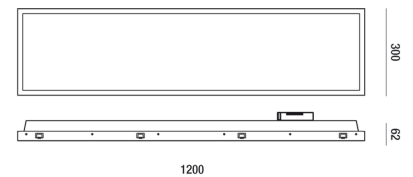

Manet 300x1200

Direct emission ceiling lamp for recessed stand-in. Optical compartment in painted metal, UGR<19 microprismatic shield, Mid power LED 40W high yield CRI 90. White finish, Warm and Natural White. Electronic power supply On/Off, dimmable DALI o 0-10V included. Emergency kit on demand. Perfect for lighting offices, open spaces and for general lighting in large areas.

Code	6988-04-765
Type	Recessed lamp
Designer	S.T. Fabas Luce
Eancode	8019282530626
Customs tariff	94054239
Color	White
Material	Metal frame / Clear prismatic diffuser
IP	IP40
IK	05
Insulation Class	
Operating ambient temperature	-20°C +45°C
Years of warranty	5
Item Dimensions	300x1200x62mm - 3,20kg
Packaging Dimensions	1122x370x90mm - 4.2kg

Light Source 1

Light source	Built-in
LED Characteristics	SMD
Number of LEDs	210
Light Source Lumen	5500 lm
Color Temperature	Natural white 4000 K
Optics	Prismatic
Typical CRI	> 90
Luminous Flux Maintenance	>54.000h L70 B50
UGR	<19
Energy Efficiency Class	

Electrical specifications 1

Input Voltage	220 / 240V AC 50/60 Hz
Total Absorbed Power	40W
Driver	Included
Power Factor	> 0.9
Control System	0-10V

CE