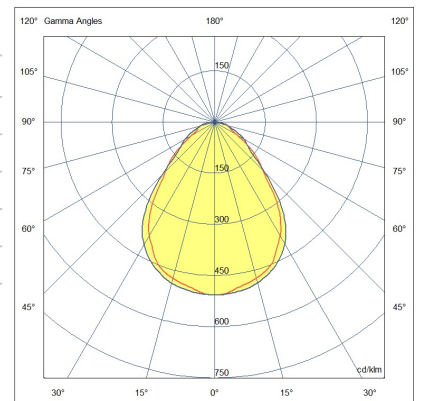

Manet 300x1200

Direct emission ceiling lamp for recessed stand-in. Optical compartment in painted metal, UGR<19 microprismatic shield, Mid power LED 40W high yield CRI 90. White finish, Warm and Natural White. Electronic power supply On/Off, dimmable DALI o 0-10V included. Emergency kit on demand. Perfect for lighting offices, open spaces and for general lighting in large areas.

Code	6988-04-765
Type	Recessed lamp
Designer	S.T. Fabas Luce
Eancode	8019282530626
Customs tariff	94054239
Color	White
Material	Metal frame / Clear prismatic diffuser
IP	IP40
IK	05
Insulation Class	
Operating ambient temperature	-20°C +45°C
Years of warranty	5
Item Dimensions	300x1200x62mm - 3,20kg
Packaging Dimensions	1122x370x90mm - 4.2kg

Light Source 1

Light source	Built-in
LED Characteristics	SMD
Number of LEDs	210
Light Source Lumen	5500 lm
Color Temperature	Natural white 4000 K
Optics	Prismatic
Typical CRI	> 90
Luminous Flux Maintenance	>54.000h L70 B50
UGR	<19
Energy Efficiency Class	

Electrical specifications 1

Input Voltage	220 / 240V AC 50/60 Hz
Total Absorbed Power	40W
Driver	Included
Power Factor	> 0.9
Control System	0-10V

CE