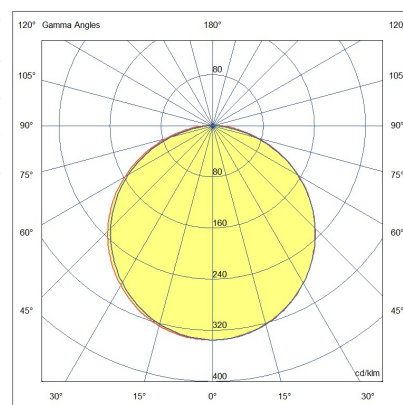

Kate IP40

Extruded anodized aluminum Profile Ø21, caps and fixing springs included. Customized product with customized cut each 10 cm. Indoor aluminum LED bar. Standard mounting with adjustable springs. Adjustable brackets possible on demand.

| | |
|--------------------------------------|---|
| Code | 6995-04-001 |
| Type | Light Line Profiles |
| Designer | S.T. Fabas Luce |
| Eancode | 8019282534662 |
| Customs tariff | 94054239 |
| Color | Shiny anodized aluminum |
| Material | Aluminum frame |
| IP | IP40 |
| IK | 08 |
| Insulation Class |  |
| Operating ambient temperature | -20°C +50°C |
| Years of warranty | 3 |
| Made In | Italy |
| Item Dimensions | Ø21mm - 0,45/mkg |
| Light Source 1 | |
| Light source | LED Built-in |
| LED Characteristics | SMD |
| Number of LEDs | 160 LED/mt |
| Light Source Lumen | 2800 lm/m |
| Item Lumen | 1657 lm/m |
| Color Temperature | Natural white 4000 K |
| Optics | 120° / 120° opal / 60° |
| Minimum CRI | >80 |
| Energy Efficiency Class |  |
| Electrical specifications 1 | |
| Input Voltage | 24V DC |
| Total Absorbed Power | 20W/ml |
| Driver | Not included |

Ø 21

CE