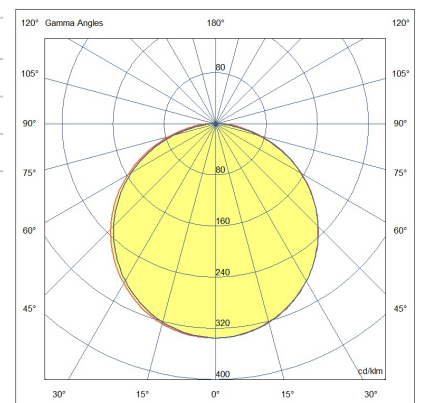

## Kate IP40

Extruded anodized aluminum Profile Ø21, caps and fixing springs included. Customized product with customized cut each 10 cm. Indoor aluminum LED bar. Standard mounting with adjustable springs. Adjustable brackets possible on demand.

<b>Code</b>	<b>6995-04-002</b>
<b>Type</b>	Light Line Profiles
<b>Designer</b>	S.T. Fabas Luce
<b>Eancode</b>	8019282534686
<b>Customs tariff</b>	94054239
<b>Color</b>	Shiny anodized aluminum
<b>Material</b>	Aluminum frame
<b>IP</b>	IP40
<b>IK</b>	08
<b>Insulation Class</b>	
<b>Operating ambient temperature</b>	-20°C +50°C
<b>Years of warranty</b>	3
<b>Made In</b>	Italy
<b>Item Dimensions</b>	Ø21mm - 0,45/mkg
<b>Light Source 1</b>	
<b>Light source</b>	LED Built-in
<b>LED Characteristics</b>	SMD
<b>Number of LEDs</b>	210 LED/mt
<b>Light Source Lumen</b>	1800 lm/m
<b>Item Lumen</b>	1133 lm/m
<b>Color Temperature</b>	Natural white 4000 K
<b>Optics</b>	120° / 120° opal / 60°
<b>Minimum CRI</b>	>80
<b>Energy Efficiency Class</b>	
<b>Electrical specifications 1</b>	
<b>Input Voltage</b>	24V DC
<b>Total Absorbed Power</b>	14,4W
<b>Driver</b>	Not included

Ø 21

CE