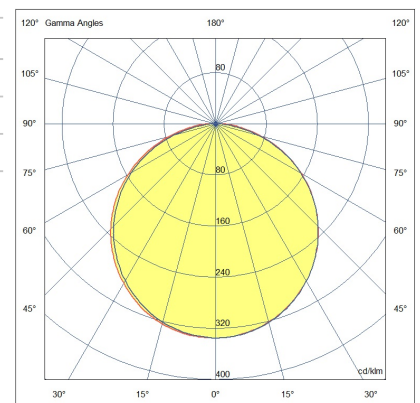

Kate IP40

Extruded anodized aluminum Profile Ø21, caps and fixing springs included. Customized product with customized cut each 10 cm. Indoor aluminum LED bar. Standard mounting with adjustable springs. Adjustable brackets possible on demand.

Code	6995-06-004
Type	Light Line Profiles
Designer	S.T. Fabas Luce
Eancode	8019282534716
Customs tariff	94054239
Color	Shiny anodized aluminum
Material	Aluminum frame
IP	IP40
IK	08
Insulation Class	
Operating ambient temperature	-20°C +50°C
Years of warranty	3
Made In	Italy
Item Dimensions	Ø21mm - 0,45/mkg
Light Source 1	
Light source	LED Built-in
LED Characteristics	SMD
Number of LEDs	60 LED RGB/mt
Light Source Lumen	530 lm/m
Item Lumen	310 lm/m
Color Temperature	RGB
Optics	120° / 120° opal / 60°
Minimum CRI	>80
Energy Efficiency Class	
Electrical specifications 1	
Input Voltage	24V DC
Total Absorbed Power	14W
Driver	Not included

Ø 21

CE