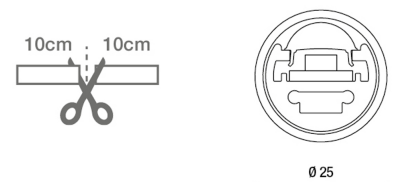

Kate IP65

Round polycarbonate and aluminum profile, Ø25 mm, for outdoor direct illumination of rooms, walls and objects. Fixing with adjustable springs, 360° rotation, dull chrome brackets on demand. Provided wired with a 1 m neoprene cable. IP65 protection rating. Customized product cut each 10 cm.

Code	6996-02-001
Type	Light Line Profiles
Designer	S.T. Fabas Luce
Eancode	8019282534723
Customs tariff	94051190
Color	Shiny anodized aluminum
Material	Aluminum frame
IP	IP65
IK	08
Insulation Class	
Operating ambient temperature	-20°C +50°C
Years of warranty	3
Made In	Italy
Item Dimensions	Ø250mm - 0,75/mkg
Light Source 1	
Light source	LED Built-in
LED Characteristics	SMD
Number of LEDs	160 LED/mt
Light Source Lumen	2600 lm/m
Item Lumen	1415 lm/m
Color Temperature	Warm white 3000K
Optics	120° / 120° opal / 60°
Minimum CRI	>80
Energy Efficiency Class	
Electrical specifications 1	
Input Voltage	24V DC
Total Absorbed Power	20W/ml
Driver	Not included