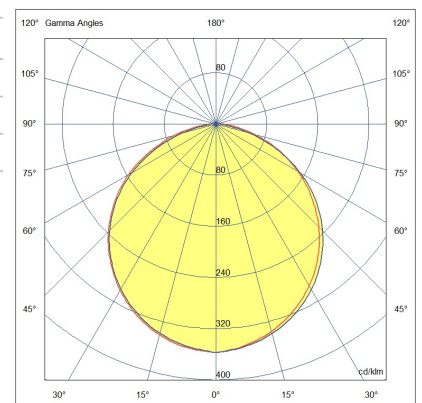

Kate IP65

Round polycarbonate and aluminum profile, Ø25 mm, for outdoor direct illumination of rooms, walls and objects. Fixing with adjustable springs, 360° rotation, dull chrome brackets on demand. Provided wired with a 1 m neoprene cable. IP65 protection rating. Customized product cut each 10 cm.

Code	6996-02-001
Type	Light Line Profiles
Designer	S.T. Fabas Luce
Eancode	8019282534723
Customs tariff	94051190
Color	Shiny anodized aluminum
Material	Aluminum frame
IP	IP65
IK	08
Insulation Class	
Operating ambient temperature	-20°C +50°C
Years of warranty	3
Made In	Italy
Item Dimensions	Ø250mm - 0,75/mkg
Light Source 1	
Light source	LED Built-in
LED Characteristics	SMD
Number of LEDs	160 LED/mt
Light Source Lumen	2600 lm/m
Item Lumen	1415 lm/m
Color Temperature	Warm white 3000K
Optics	120° / 120° opal / 60°
Minimum CRI	>80
Energy Efficiency Class	
Electrical specifications 1	
Input Voltage	24V DC
Total Absorbed Power	20W/ml
Driver	Not included