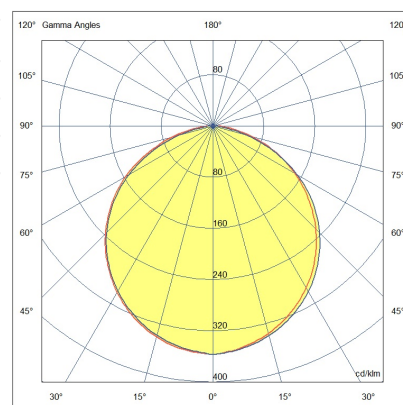

Kate IP65

Round polycarbonate and aluminum profile, Ø25 mm, for outdoor direct illumination of rooms, walls and objects. Fixing with adjustable springs, 360° rotation, dull chrome brackets on demand. Provided wired with a 1 m neoprene cable. IP65 protection rating. Customized product cut each 10 cm.

Code	6996-02-002
Type	Light Line Profiles
Designer	S.T. Fabas Luce
Eancode	8019282534747
Customs tariff	94054239
Color	Shiny anodized aluminum
Material	Aluminum frame
IP	IP65
IK	08
Insulation Class	
Operating ambient temperature	-20°C +50°C
Years of warranty	3
Made In	Italy
Item Dimensions	Ø250mm - 0,75/mkg
Light Source 1	
Light source	LED Built-in
LED Characteristics	SMD
Number of LEDs	210 LED/mt
Light Source Lumen	1750 lm/m
Item Lumen	990 lm/m
Color Temperature	Warm white 3000K
Optics	120° / 120° opal / 60°
Minimum CRI	>80
Energy Efficiency Class	
Electrical specifications 1	
Input Voltage	24V DC
Total Absorbed Power	14,4W
Driver	Not included