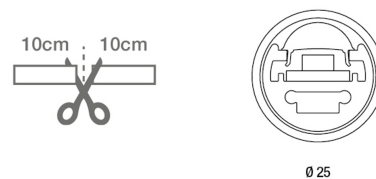

Kate IP65

Round polycarbonate and aluminum profile, Ø25 mm, for outdoor direct illumination of rooms, walls and objects. Fixing with adjustable springs, 360° rotation, dull chrome brackets on demand. Provided wired with a 1 m neoprene cable. IP65 protection rating. Customized product cut each 10 cm.

Code	6996-02-002
Type	Light Line Profiles
Designer	S.T. Fabas Luce
Eancode	8019282534747
Customs tariff	94054239
Color	Shiny anodized aluminum
Material	Aluminum frame
IP	IP65
IK	08
Insulation Class	
Operating ambient temperature	-20°C +50°C
Years of warranty	3
Made In	Italy
Item Dimensions	Ø250mm - 0,75/mkg
Light Source 1	
Light source	LED Built-in
LED Characteristics	SMD
Number of LEDs	210 LED/mt
Light Source Lumen	1750 lm/m
Item Lumen	990 lm/m
Color Temperature	Warm white 3000K
Optics	120° / 120° opal / 60°
Minimum CRI	>80
Energy Efficiency Class	
Electrical specifications 1	
Input Voltage	24V DC
Total Absorbed Power	14,4W
Driver	Not included