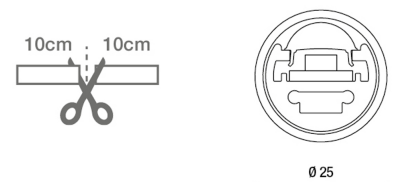

Kate IP65

Round polycarbonate and aluminum profile, Ø25 mm, for outdoor direct illumination of rooms, walls and objects. Fixing with adjustable springs, 360° rotation, dull chrome brackets on demand. Provided wired with a 1 m neoprene cable. IP65 protection rating. Customized product cut each 10 cm.

Code	6996-02-003
Type	Light Line Profiles
Designer	S.T. Fabas Luce
Eancode	8019282534761
Customs tariff	94051190
Color	Shiny anodized aluminum
Material	Aluminum frame
IP	IP65
IK	08
Insulation Class	
Operating ambient temperature	-20°C +50°C
Years of warranty	3
Made In	Italy
Item Dimensions	Ø250mm - 0,75/mkg
Light Source 1	
Light source	LED Built-in
LED Characteristics	SMD
Number of LEDs	140 LED/mt
Light Source Lumen	1150 lm/m
Item Lumen	669 lm/m
Color Temperature	Warm white 3000K
Optics	120° / 120° opal / 60°
Minimum CRI	>80
Energy Efficiency Class	
Electrical specifications 1	
Input Voltage	24V DC
Total Absorbed Power	9,6W/ml
Driver	Not included