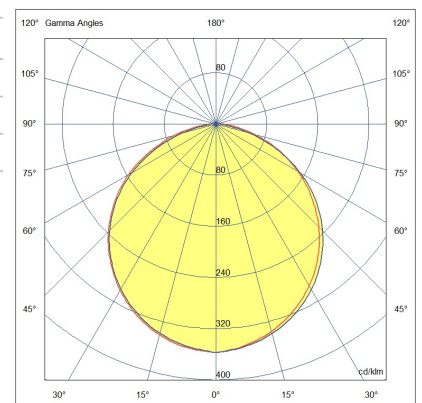

Kate IP65

Round polycarbonate and aluminum profile, Ø25 mm, for outdoor direct illumination of rooms, walls and objects. Fixing with adjustable springs, 360° rotation, dull chrome brackets on demand. Provided wired with a 1 m neoprene cable. IP65 protection rating. Customized product cut each 10 cm.

Code	6996-02-003
Type	Light Line Profiles
Designer	S.T. Fabas Luce
Eancode	8019282534761
Customs tariff	94051190
Color	Shiny anodized aluminum
Material	Aluminum frame
IP	IP65
IK	08
Insulation Class	
Operating ambient temperature	-20°C +50°C
Years of warranty	3
Made In	Italy
Item Dimensions	Ø250mm - 0,75/mkg
Light Source 1	
Light source	LED Built-in
LED Characteristics	SMD
Number of LEDs	140 LED/mt
Light Source Lumen	1150 lm/m
Item Lumen	669 lm/m
Color Temperature	Warm white 3000K
Optics	120° / 120° opal / 60°
Minimum CRI	>80
Energy Efficiency Class	
Electrical specifications 1	
Input Voltage	24V DC
Total Absorbed Power	9,6W/ml
Driver	Not included