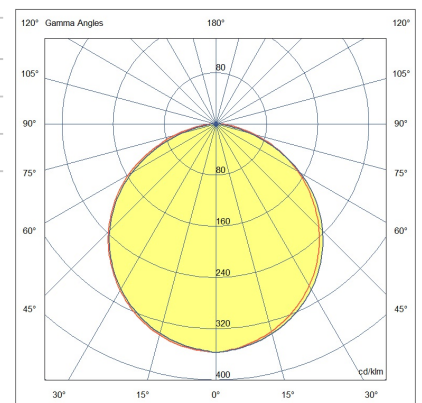

## Kate IP65

Round polycarbonate and aluminum profile, Ø25 mm, for outdoor direct illumination of rooms, walls and objects. Fixing with adjustable springs, 360° rotation, dull chrome brackets on demand. Provided wired with a 1 m neoprene cable. IP65 protection rating. Customized product cut each 10 cm.

<b>Code</b>	<b>6996-04-001</b>
<b>Type</b>	Light Line Profiles
<b>Designer</b>	S.T. Fabas Luce
<b>Eancode</b>	8019282534730
<b>Customs tariff</b>	94054239
<b>Color</b>	Shiny anodized aluminum
<b>Material</b>	Aluminum frame
<b>IP</b>	IP65
<b>IK</b>	08
<b>Insulation Class</b>	
<b>Operating ambient temperature</b>	-20°C +50°C
<b>Years of warranty</b>	3
<b>Made In</b>	Italy
<b>Item Dimensions</b>	Ø250mm - 0,75/mkg
<b>Light Source 1</b>	
<b>Light source</b>	LED Built-in
<b>LED Characteristics</b>	SMD
<b>Number of LEDs</b>	160 LED/mt
<b>Light Source Lumen</b>	2800 lm/m
<b>Item Lumen</b>	1550 lm/m
<b>Color Temperature</b>	Natural white 4000 K
<b>Optics</b>	120° / 120° opal / 60°
<b>Minimum CRI</b>	>80
<b>Energy Efficiency Class</b>	
<b>Electrical specifications 1</b>	
<b>Input Voltage</b>	24V DC
<b>Total Absorbed Power</b>	20W/ml
<b>Driver</b>	Not included