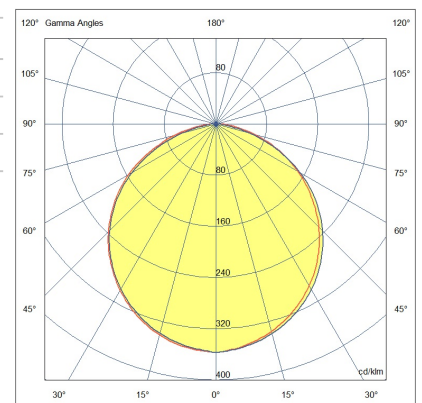

Kate IP65

Round polycarbonate and aluminum profile, Ø25 mm, for outdoor direct illumination of rooms, walls and objects. Fixing with adjustable springs, 360° rotation, dull chrome brackets on demand. Provided wired with a 1 m neoprene cable. IP65 protection rating. Customized product cut each 10 cm.

Code	6996-04-002
Type	Light Line Profiles
Designer	S.T. Fabas Luce
Eancode	8019282534754
Customs tariff	94054239
Color	Shiny anodized aluminum
Material	Aluminum frame
IP	IP65
IK	08
Insulation Class	
Operating ambient temperature	-20°C +50°C
Years of warranty	3
Made In	Italy
Item Dimensions	Ø250mm - 0,75/mkg
Light Source 1	
Light source	LED Built-in
LED Characteristics	SMD
Number of LEDs	210 LED/mt
Light Source Lumen	1800 lm/m
Item Lumen	1060 lm/m
Color Temperature	Natural white 4000 K
Optics	120° / 120° opal / 60°
Minimum CRI	>80
Energy Efficiency Class	
Electrical specifications 1	
Input Voltage	24V DC
Total Absorbed Power	14,4W
Driver	Not included