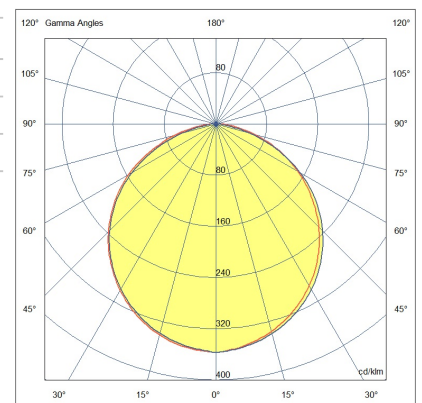

Kate IP65

Round polycarbonate and aluminum profile, Ø25 mm, for outdoor direct illumination of rooms, walls and objects. Fixing with adjustable springs, 360° rotation, dull chrome brackets on demand. Provided wired with a 1 m neoprene cable. IP65 protection rating. Customized product cut each 10 cm.

Code	6996-04-003
Type	Light Line Profiles
Designer	S.T. Fabas Luce
Eancode	8019282534778
Customs tariff	94054239
Color	Shiny anodized aluminum
Material	Aluminum frame
IP	IP65
IK	08
Insulation Class	
Operating ambient temperature	-20°C +50°C
Years of warranty	3
Made In	Italy
Item Dimensions	Ø250mm - 0,75/mkg
Light Source 1	
Light source	LED Built-in
LED Characteristics	SMD
Number of LEDs	140 LED/mt
Light Source Lumen	1200 lm/m
Item Lumen	725 lm/m
Color Temperature	Natural white 4000 K
Optics	120° / 120° opal / 60°
Minimum CRI	>80
Energy Efficiency Class	
Electrical specifications 1	
Input Voltage	24V DC
Total Absorbed Power	9,6W/ml
Driver	Not included