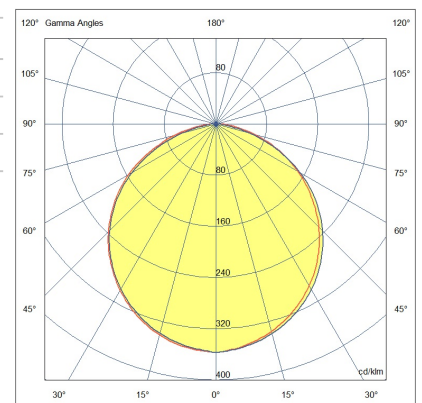

## Kate IP65

Round polycarbonate and aluminum profile, Ø25 mm, for outdoor direct illumination of rooms, walls and objects. Fixing with adjustable springs, 360° rotation, dull chrome brackets on demand. Provided wired with a 1 m neoprene cable. IP65 protection rating. Customized product cut each 10 cm.

<b>Code</b>	<b>6996-06-004</b>
<b>Type</b>	Light Line Profiles
<b>Designer</b>	S.T. Fabas Luce
<b>Eancode</b>	8019282534785
<b>Customs tariff</b>	94054239
<b>Color</b>	Shiny anodized aluminum
<b>Material</b>	Aluminum frame
<b>IP</b>	IP65
<b>IK</b>	08
<b>Insulation Class</b>	
<b>Operating ambient temperature</b>	-20°C +50°C
<b>Years of warranty</b>	3
<b>Made In</b>	Italy
<b>Item Dimensions</b>	Ø250mm - 0,75/mkg
<b>Light Source 1</b>	
<b>Light source</b>	LED Built-in
<b>LED Characteristics</b>	SMD
<b>Number of LEDs</b>	60 LED RGB/mt
<b>Light Source Lumen</b>	530 lm/m
<b>Item Lumen</b>	286 lm/m
<b>Color Temperature</b>	RGB
<b>Optics</b>	120° / 120° opal / 60°
<b>Minimum CRI</b>	>80
<b>Energy Efficiency Class</b>	
<b>Electrical specifications 1</b>	
<b>Input Voltage</b>	24V DC
<b>Total Absorbed Power</b>	14,4W
<b>Driver</b>	Not included