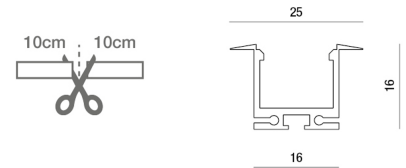

# Gant IP40

Recessed extruded anodized aluminum profile caps and fixing springs included. Customized product cut each 10 cm. Indoor aluminum LED bar.

<b>Code</b>	<b>6998-02-001</b>
<b>Type</b>	Light Line Profiles
<b>Designer</b>	S.T. Fabas Luce
<b>Eancode</b>	8019282534792
<b>Customs tariff</b>	94054239
<b>Color</b>	Shiny anodized aluminum
<b>Material</b>	Aluminum frame
<b>IP</b>	IP40
<b>IK</b>	07
<b>Insulation Class</b>	
<b>Operating ambient temperature</b>	-20°C +50°C
<b>Years of warranty</b>	3
<b>Made In</b>	Italy
<b>Item Dimensions</b>	16x16mm - 0,38/mkg
	<b>Light Source 1</b>
<b>Light source</b>	LED Built-in
<b>LED Characteristics</b>	SMD
<b>Number of LEDs</b>	160 LED/mt
<b>Light Source Lumen</b>	2600 lm/m
<b>Item Lumen</b>	1150 lm/m
<b>Color Temperature</b>	Warm white 3000K
<b>Optics</b>	120° / 120° opal / 60°
<b>Minimum CRI</b>	>80
<b>Energy Efficiency Class</b>	
	<b>Electrical specifications 1</b>
<b>Input Voltage</b>	24V DC
<b>Total Absorbed Power</b>	20W/ml
<b>Driver</b>	Not included