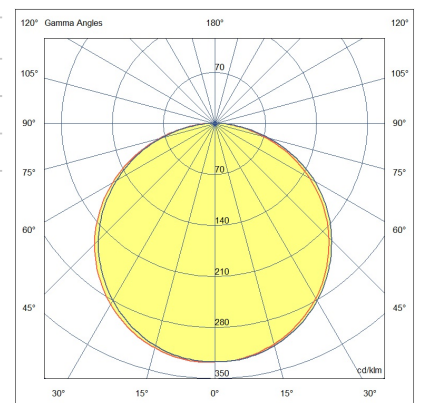

# Gant IP40

Recessed extruded anodized aluminum profile caps and fixing springs included. Customized product cut each 10 cm. Indoor aluminum LED bar.

<b>Code</b>	<b>6998-02-001</b>
<b>Type</b>	Light Line Profiles
<b>Designer</b>	S.T. Fabas Luce
<b>Eancode</b>	8019282534792
<b>Customs tariff</b>	94054239
<b>Color</b>	Shiny anodized aluminum
<b>Material</b>	Aluminum frame
<b>IP</b>	IP40
<b>IK</b>	07
<b>Insulation Class</b>	
<b>Operating ambient temperature</b>	-20°C +50°C
<b>Years of warranty</b>	3
<b>Made In</b>	Italy
<b>Item Dimensions</b>	16x16mm - 0,38/mkg
	<b>Light Source 1</b>
<b>Light source</b>	LED Built-in
<b>LED Characteristics</b>	SMD
<b>Number of LEDs</b>	160 LED/mt
<b>Light Source Lumen</b>	2600 lm/m
<b>Item Lumen</b>	1150 lm/m
<b>Color Temperature</b>	Warm white 3000K
<b>Optics</b>	120° / 120° opal / 60°
<b>Minimum CRI</b>	>80
<b>Energy Efficiency Class</b>	
	<b>Electrical specifications 1</b>
<b>Input Voltage</b>	24V DC
<b>Total Absorbed Power</b>	20W/ml
<b>Driver</b>	Not included