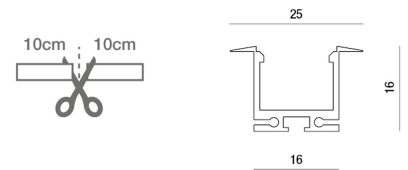

## Gant IP40

Recessed extruded anodized aluminum profile caps and fixing springs included. Customized product cut each 10 cm. Indoor aluminum LED bar.

<b>Code</b>	<b>6998-02-003</b>
<b>Type</b>	Light Line Profiles
<b>Designer</b>	S.T. Fabas Luce
<b>Eancode</b>	8019282534839
<b>Customs tariff</b>	94054239
<b>Color</b>	Shiny anodized aluminum
<b>Material</b>	Aluminum frame
<b>IP</b>	IP40
<b>IK</b>	07
<b>Insulation Class</b>	
<b>Operating ambient temperature</b>	-20°C +50°C
<b>Years of warranty</b>	3
<b>Made In</b>	Italy
<b>Item Dimensions</b>	16x16mm - 0,38/mkg
	<b>Light Source 1</b>
<b>Light source</b>	LED Built-in
<b>LED Characteristics</b>	SMD
<b>Number of LEDs</b>	140 LED/mt
<b>Light Source Lumen</b>	1150 lm/m
<b>Item Lumen</b>	568 lm/m
<b>Color Temperature</b>	Warm white 3000K
<b>Optics</b>	120° / 120° opal / 60°
<b>Minimum CRI</b>	>80
<b>Energy Efficiency Class</b>	
	<b>Electrical specifications 1</b>
<b>Input Voltage</b>	24V DC
<b>Total Absorbed Power</b>	9,6W/ml
<b>Driver</b>	Not included