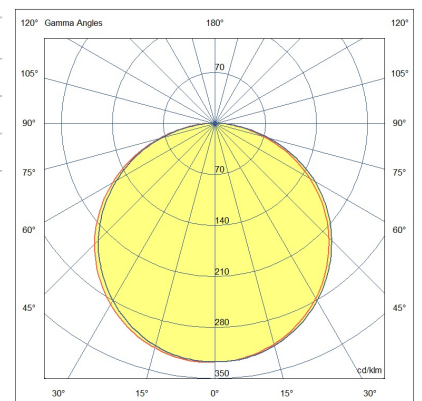

## Gant IP40

Recessed extruded anodized aluminum profile caps and fixing springs included. Customized product cut each 10 cm. Indoor aluminum LED bar.

<b>Code</b>	<b>6998-02-003</b>
<b>Type</b>	Light Line Profiles
<b>Designer</b>	S.T. Fabas Luce
<b>Eancode</b>	8019282534839
<b>Customs tariff</b>	94054239
<b>Color</b>	Shiny anodized aluminum
<b>Material</b>	Aluminum frame
<b>IP</b>	IP40
<b>IK</b>	07
<b>Insulation Class</b>	
<b>Operating ambient temperature</b>	-20°C +50°C
<b>Years of warranty</b>	3
<b>Made In</b>	Italy
<b>Item Dimensions</b>	16x16mm - 0,38/mkg
	<b>Light Source 1</b>
<b>Light source</b>	LED Built-in
<b>LED Characteristics</b>	SMD
<b>Number of LEDs</b>	140 LED/mt
<b>Light Source Lumen</b>	1150 lm/m
<b>Item Lumen</b>	568 lm/m
<b>Color Temperature</b>	Warm white 3000K
<b>Optics</b>	120° / 120° opal / 60°
<b>Minimum CRI</b>	>80
<b>Energy Efficiency Class</b>	
	<b>Electrical specifications 1</b>
<b>Input Voltage</b>	24V DC
<b>Total Absorbed Power</b>	9,6W/ml
<b>Driver</b>	Not included