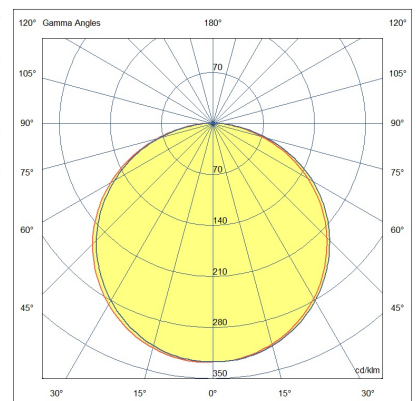

## Gant IP40

Recessed extruded anodized aluminum profile caps and fixing springs included. Customized product cut each 10 cm. Indoor aluminum LED bar.

<b>Code</b>	<b>6998-04-003</b>
<b>Type</b>	Light Line Profiles
<b>Designer</b>	S.T. Fabas Luce
<b>Eancode</b>	8019282534846
<b>Customs tariff</b>	94054239
<b>Color</b>	Shiny anodized aluminum
<b>Material</b>	Aluminum frame
<b>IP</b>	IP40
<b>IK</b>	07
<b>Insulation Class</b>	
<b>Operating ambient temperature</b>	-20°C +50°C
<b>Years of warranty</b>	3
<b>Made In</b>	Italy
<b>Item Dimensions</b>	16x16mm - 0,38/mkg
	<b>Light Source 1</b>
<b>Light source</b>	LED Built-in
<b>LED Characteristics</b>	SMD
<b>Number of LEDs</b>	140 LED/mt
<b>Light Source Lumen</b>	1200 lm/m
<b>Item Lumen</b>	605 lm/m
<b>Color Temperature</b>	Natural white 4000 K
<b>Optics</b>	120° / 120° opal / 60°
<b>Minimum CRI</b>	>80
<b>Energy Efficiency Class</b>	
	<b>Electrical specifications 1</b>
<b>Input Voltage</b>	24V DC
<b>Total Absorbed Power</b>	9,6W/ml
<b>Driver</b>	Not included