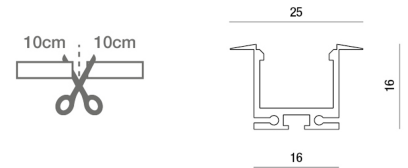

## Gant IP40

Recessed extruded anodized aluminum profile caps and fixing springs included. Customized product cut each 10 cm. Indoor aluminum LED bar.

<b>Code</b>	<b>6998-04-003</b>
<b>Type</b>	Light Line Profiles
<b>Designer</b>	S.T. Fabas Luce
<b>Eancode</b>	8019282534846
<b>Customs tariff</b>	94054239
<b>Color</b>	Shiny anodized aluminum
<b>Material</b>	Aluminum frame
<b>IP</b>	IP40
<b>IK</b>	07
<b>Insulation Class</b>	
<b>Operating ambient temperature</b>	-20°C +50°C
<b>Years of warranty</b>	3
<b>Made In</b>	Italy
<b>Item Dimensions</b>	16x16mm - 0,38/mkg
	<b>Light Source 1</b>
<b>Light source</b>	LED Built-in
<b>LED Characteristics</b>	SMD
<b>Number of LEDs</b>	140 LED/mt
<b>Light Source Lumen</b>	1200 lm/m
<b>Item Lumen</b>	605 lm/m
<b>Color Temperature</b>	Natural white 4000 K
<b>Optics</b>	120° / 120° opal / 60°
<b>Minimum CRI</b>	>80
<b>Energy Efficiency Class</b>	
	<b>Electrical specifications 1</b>
<b>Input Voltage</b>	24V DC
<b>Total Absorbed Power</b>	9,6W/ml
<b>Driver</b>	Not included