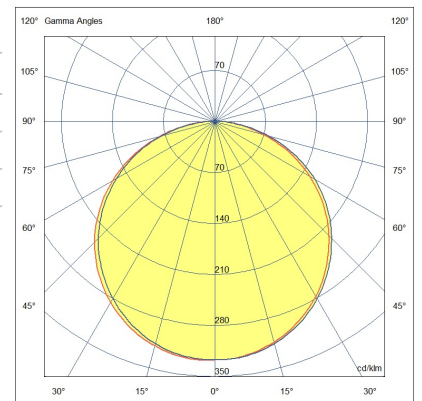

## Gant IP40

Recessed extruded anodized aluminum profile caps and fixing springs included. Customized product cut each 10 cm. Indoor aluminum LED bar.

<b>Code</b>	<b>6998-06-004</b>
<b>Type</b>	Light Line Profiles
<b>Designer</b>	S.T. Fabas Luce
<b>Eancode</b>	8019282534853
<b>Customs tariff</b>	94054239
<b>Color</b>	Shiny anodized aluminum
<b>Material</b>	Aluminum frame
<b>IP</b>	IP40
<b>IK</b>	07
<b>Insulation Class</b>	
<b>Operating ambient temperature</b>	-20°C +50°C
<b>Years of warranty</b>	3
<b>Made In</b>	Italy
<b>Item Dimensions</b>	16x16mm - 0,38/mkg
	<b>Light Source 1</b>
<b>Light source</b>	Built-in
<b>LED Characteristics</b>	SMD
<b>Number of LEDs</b>	60 LED RGB/mt
<b>Light Source Lumen</b>	530 lm/m
<b>Item Lumen</b>	235 lm/m
<b>Color Temperature</b>	RGB
<b>Optics</b>	120° / 120° opal / 60°
<b>Minimum CRI</b>	>80
<b>Luminous Flux Maintenance</b>	> 70.000
<b>Energy Efficiency Class</b>	
	<b>Electrical specifications 1</b>
<b>Input Voltage</b>	24V DC
<b>Total Absorbed Power</b>	14,4W/ml
<b>Driver</b>	Not included