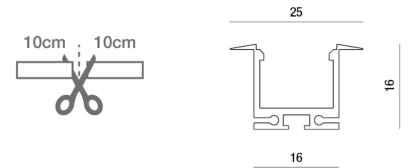

## Gant IP40

Recessed extruded anodized aluminum profile caps and fixing springs included. Customized product cut each 10 cm. Indoor aluminum LED bar.

<b>Code</b>	<b>6998-06-004</b>
<b>Type</b>	Light Line Profiles
<b>Designer</b>	S.T. Fabas Luce
<b>Eancode</b>	8019282534853
<b>Customs tariff</b>	94054239
<b>Color</b>	Shiny anodized aluminum
<b>Material</b>	Aluminum frame
<b>IP</b>	IP40
<b>IK</b>	07
<b>Insulation Class</b>	
<b>Operating ambient temperature</b>	-20°C +50°C
<b>Years of warranty</b>	3
<b>Made In</b>	Italy
<b>Item Dimensions</b>	16x16mm - 0,38/mkg
	<b>Light Source 1</b>
<b>Light source</b>	Built-in
<b>LED Characteristics</b>	SMD
<b>Number of LEDs</b>	60 LED RGB/mt
<b>Light Source Lumen</b>	530 lm/m
<b>Item Lumen</b>	235 lm/m
<b>Color Temperature</b>	RGB
<b>Optics</b>	120° / 120° opal / 60°
<b>Minimum CRI</b>	>80
<b>Luminous Flux Maintenance</b>	> 70.000
<b>Energy Efficiency Class</b>	
	<b>Electrical specifications 1</b>
<b>Input Voltage</b>	24V DC
<b>Total Absorbed Power</b>	14,4W/ml
<b>Driver</b>	Not included